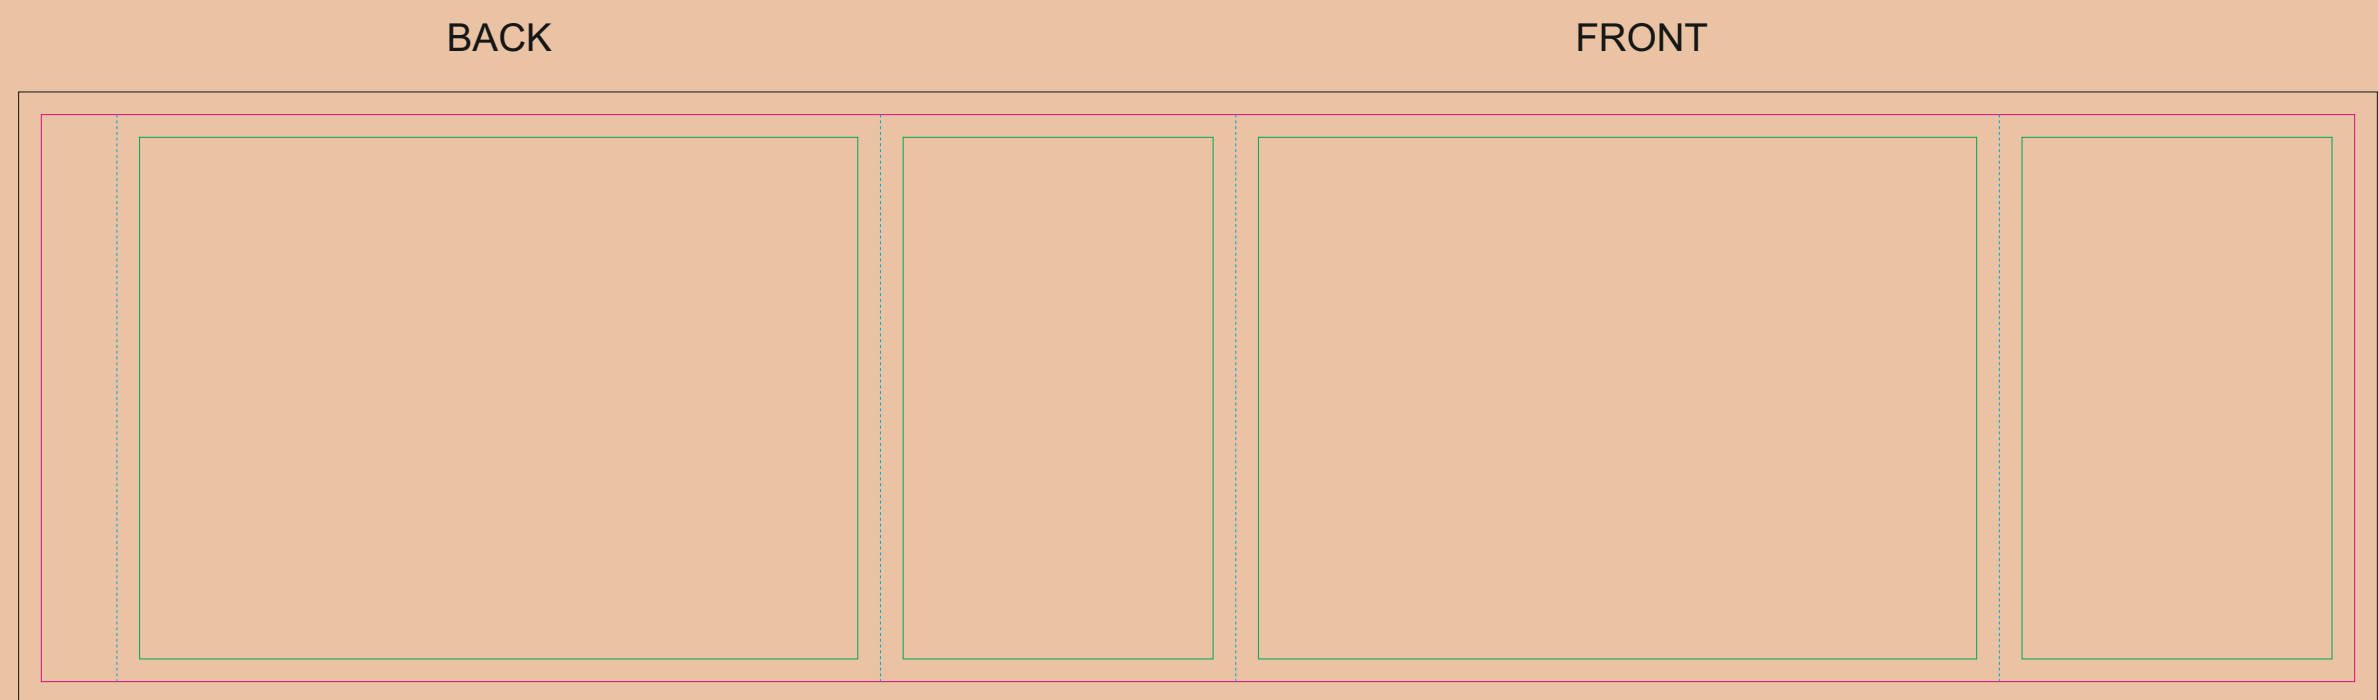

# CRAFT Paper Sleeve

- Margin
- Edge of product
- Bleed limit 3-3 mm (background must fill it)
- - - - - Fold line

resolution: min. 300 DPI  
colours: CMYK  
formats: TIFF, PDF, EPS, AI, CDR

The green line indicates the area all non-background object-texts, logos, etc.  
The pink outline the maximum size of graphic visible on the product.  
The black line indicates the size of the required graphics including bleed.  
The blue line indicates the folding.