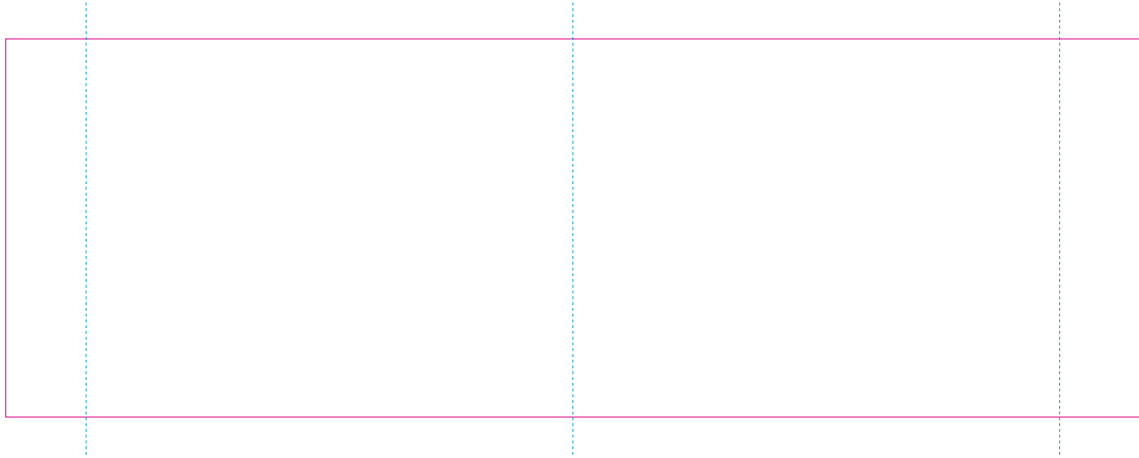

RS

——— Edge of graphics

- - - - - centerlines

resolution: min. 300 DPI

colours: CMYK

formats: TIFF, PDF, EPS, AI, CDR

The pink outline the maximum size of graphic visible on the product.

The blue dash line indicates the center line of the left, right and middle side of object.