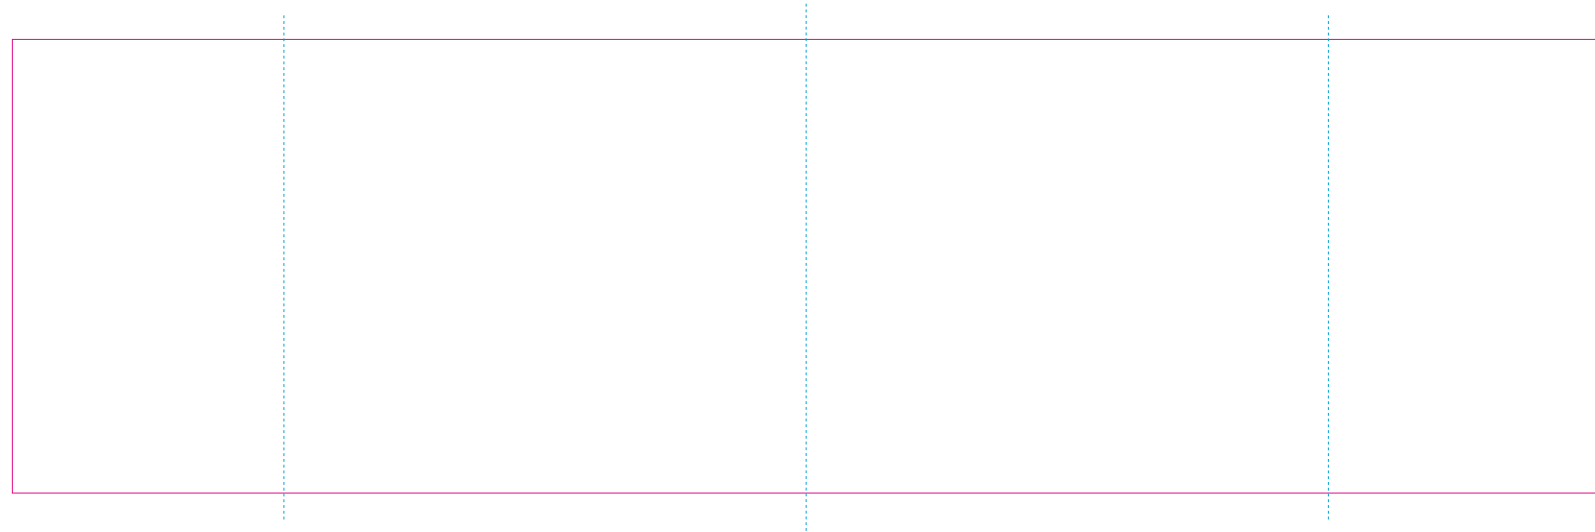

RUV

ER 2, RS

ER 1

— Edge of graphics

- - - centerlines

resolution: min. 300 DPI

colours: CMYK

formats: TIFF, PDF, EPS, AI, CDR

The pink outline the maximum size of graphic visible on the product.

The blue dash line indicates the center line of the left, right and middle side of object.