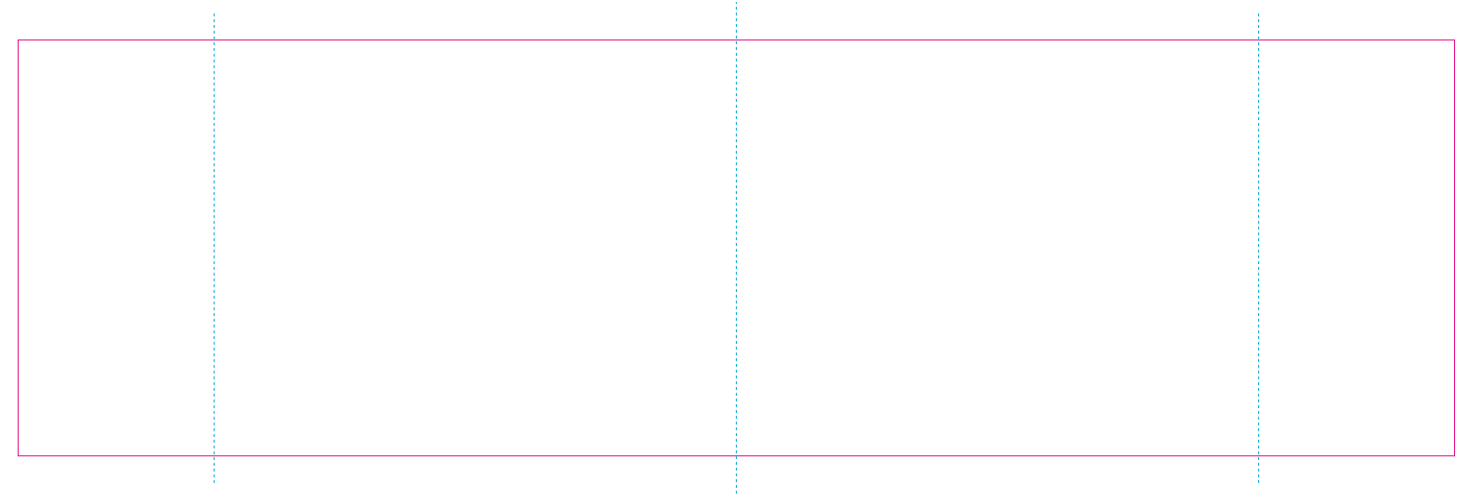

RUV

ER 2, RS

ER 1

— Edge of graphics

- - - centerlines

resolution: min. 300 DPI

colours: CMYK

formats: TIFF, PDF, EPS, AI, CDR

The pink outline the maximum size of graphic visible on the product.

The blue dash line indicates the center line of the left, right and middle side of object.