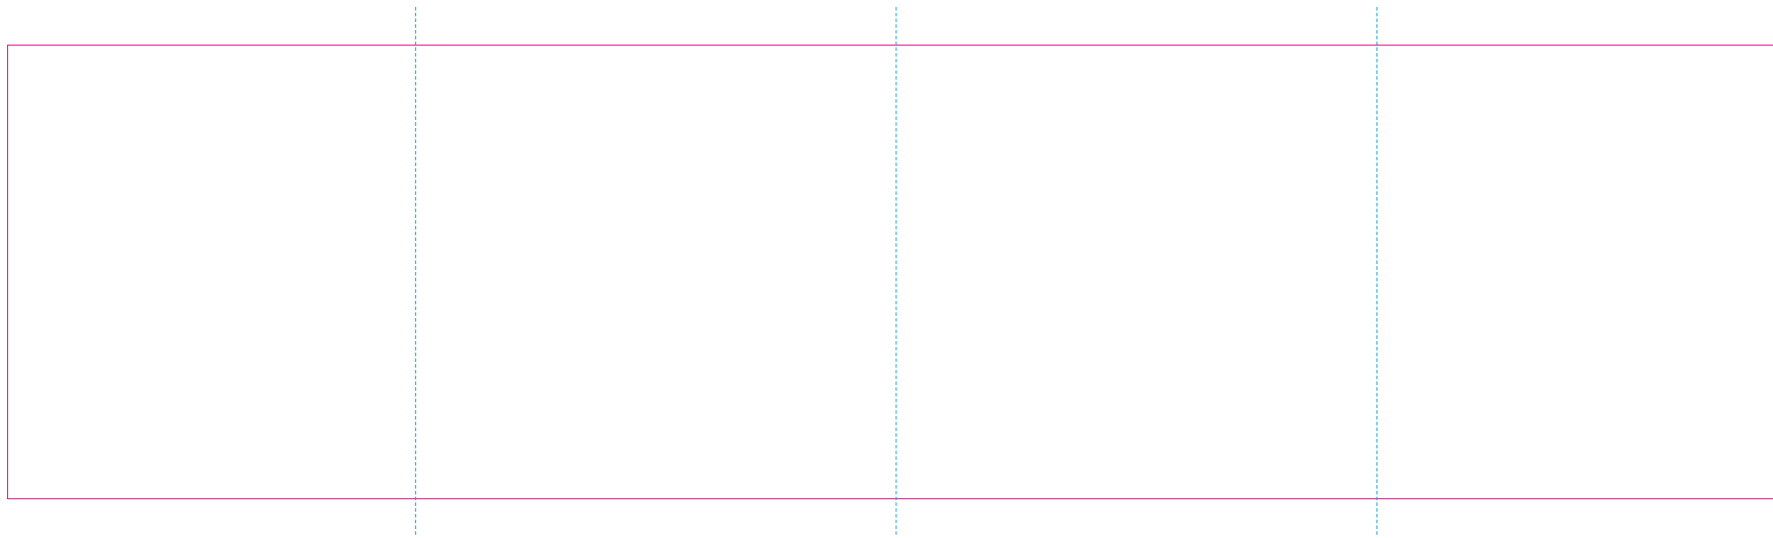

RS, ER 2

ER 1

— Edge of graphics

- - - centerlines

resolution: min. 300 DPI

colours: CMYK

formats: TIFF, PDF, EPS, AI, CDR

The pink outline the maximum size of graphic visible on the product.

The blue dash line indicates the center line of the left, right and middle side of object.