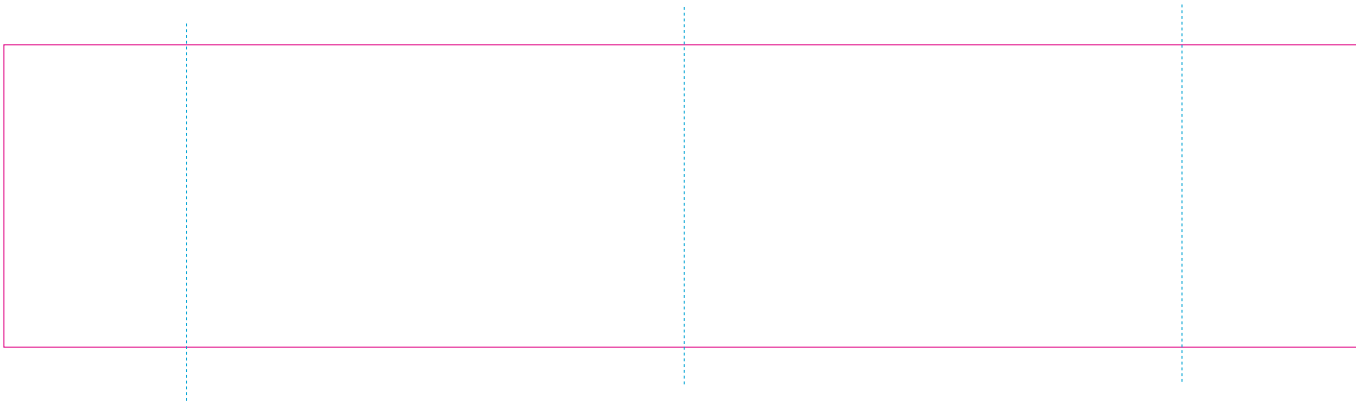

RS

RUV

— Edge of graphics

- - - centerlines

resolution: min. 300 DPI

colours: CMYK

formats: TIFF, PDF, EPS, AI, CDR

The pink outline the maximum size of graphic visible on the product.

The blue dash line indicates the center line of the left, right and middle side of object.