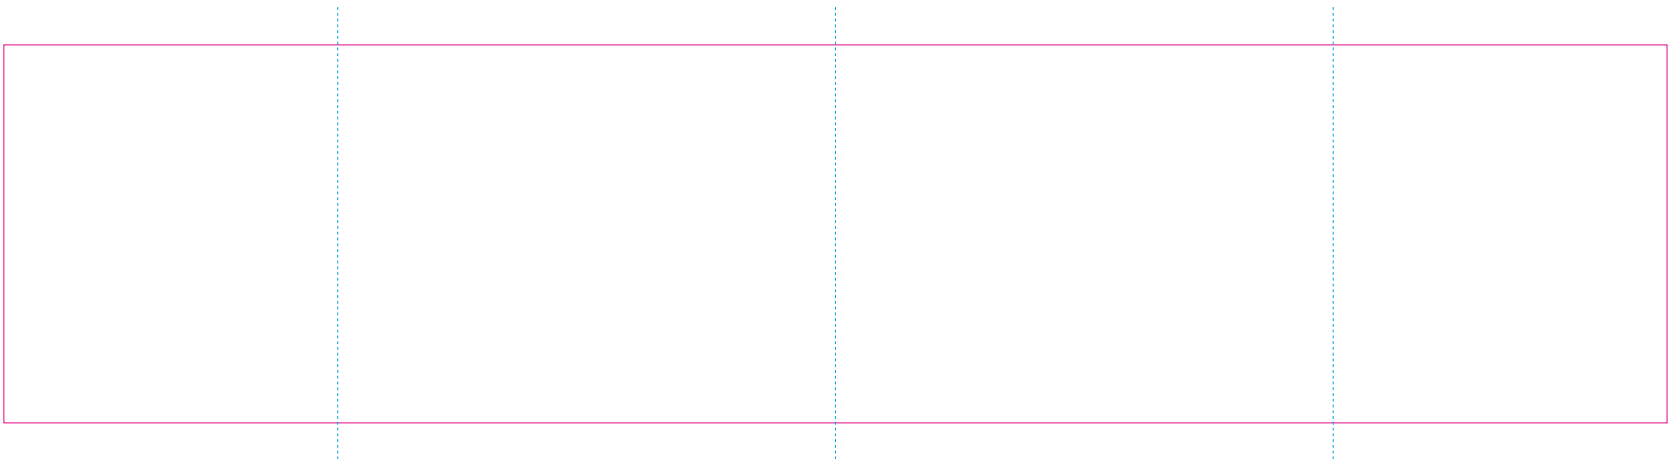

RS

RUV

— Edge of graphics

- - - centerlines

resolution: min. 300 DPI

colours: CMYK

formats: TIFF, PDF, EPS, AI, CDR

The pink outline the maximum size of graphic visible on the product.

The blue dash line indicates the center line of the left, right and middle side of object.