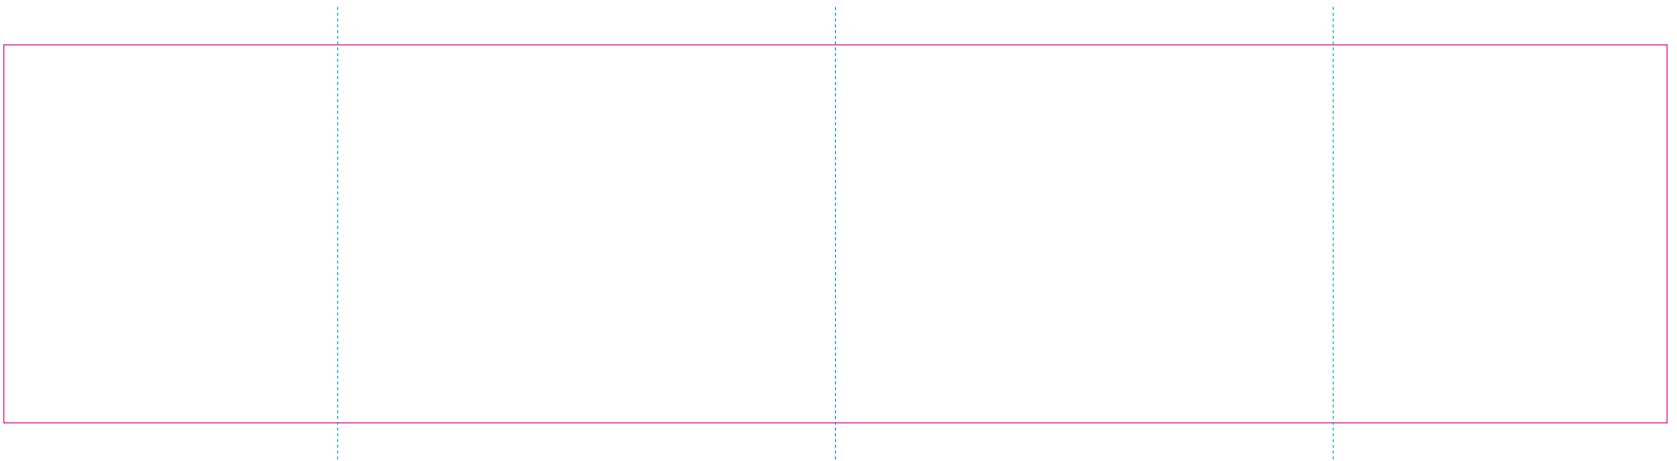

RS

RUV

— Edge of graphics

- - - centerlines

resolution: min. 300 DPI

colours: CMYK

formats: TIFF, PDF, EPS, AI, CDR

The pink outline the maximum size of graphic visible on the product.

The blue dash line indicates the center line of the left, right and middle side of object.