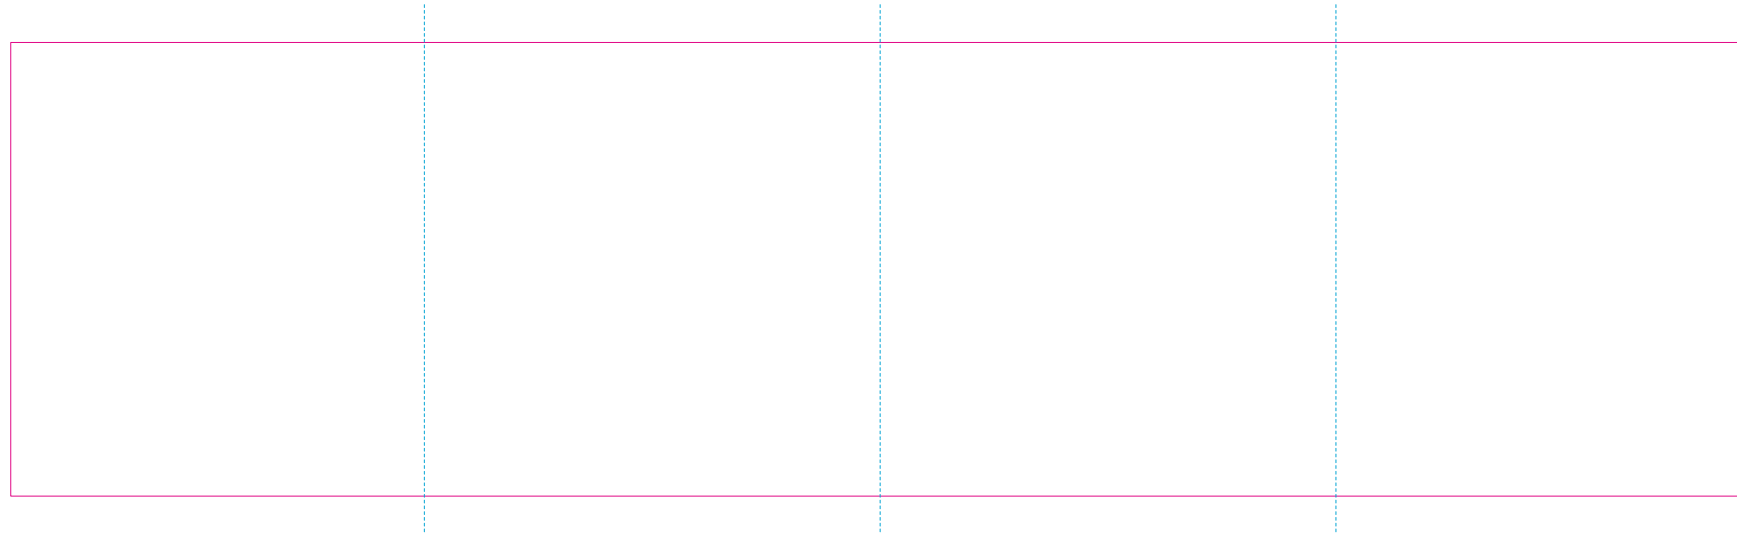

RUV

RS

— Edge of graphics

- - - centerlines

resolution: min. 300 DPI

colours: CMYK

formats: TIFF, PDF, EPS, AI, CDR

The pink outline the maximum size of graphic visible on the product.

The blue dash line indicates the center line of the left, right and middle side of object.