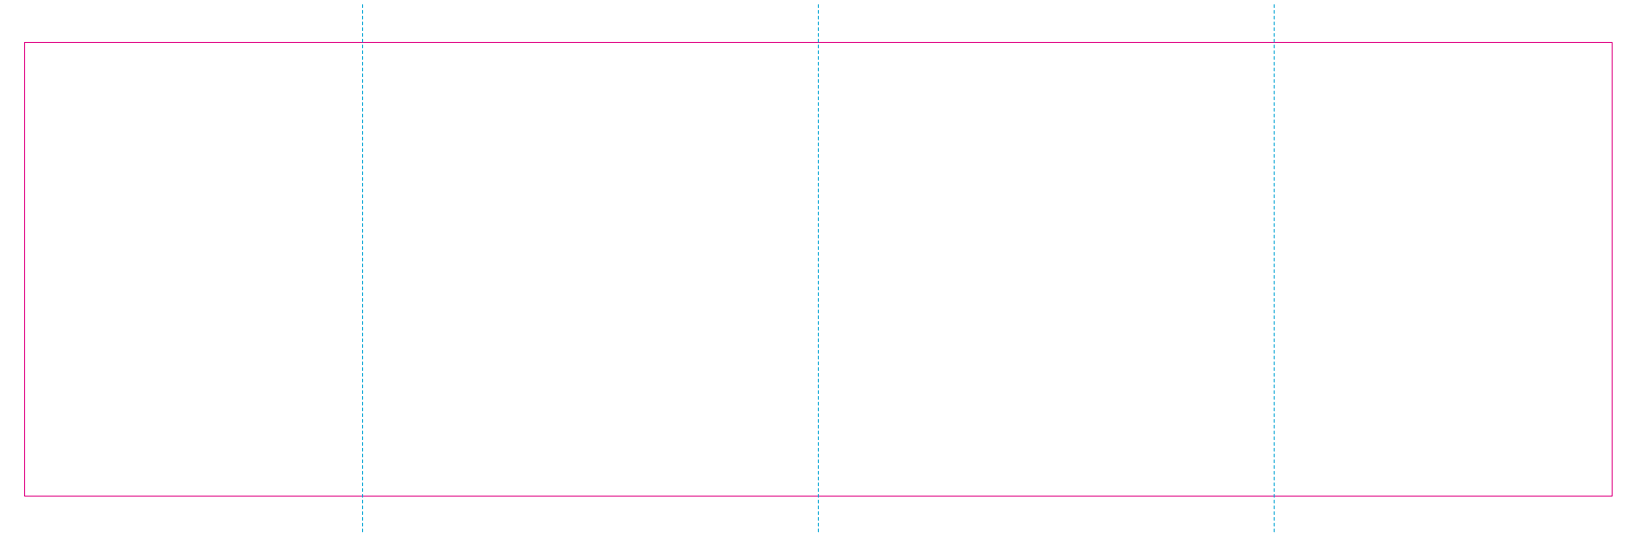

RUV

RS

— Edge of graphics

- - - centerlines

resolution: min. 300 DPI

colours: CMYK

formats: TIFF, PDF, EPS, AI, CDR

The pink outline the maximum size of graphic visible on the product.

The blue dash line indicates the center line of the left, right and middle side of object.