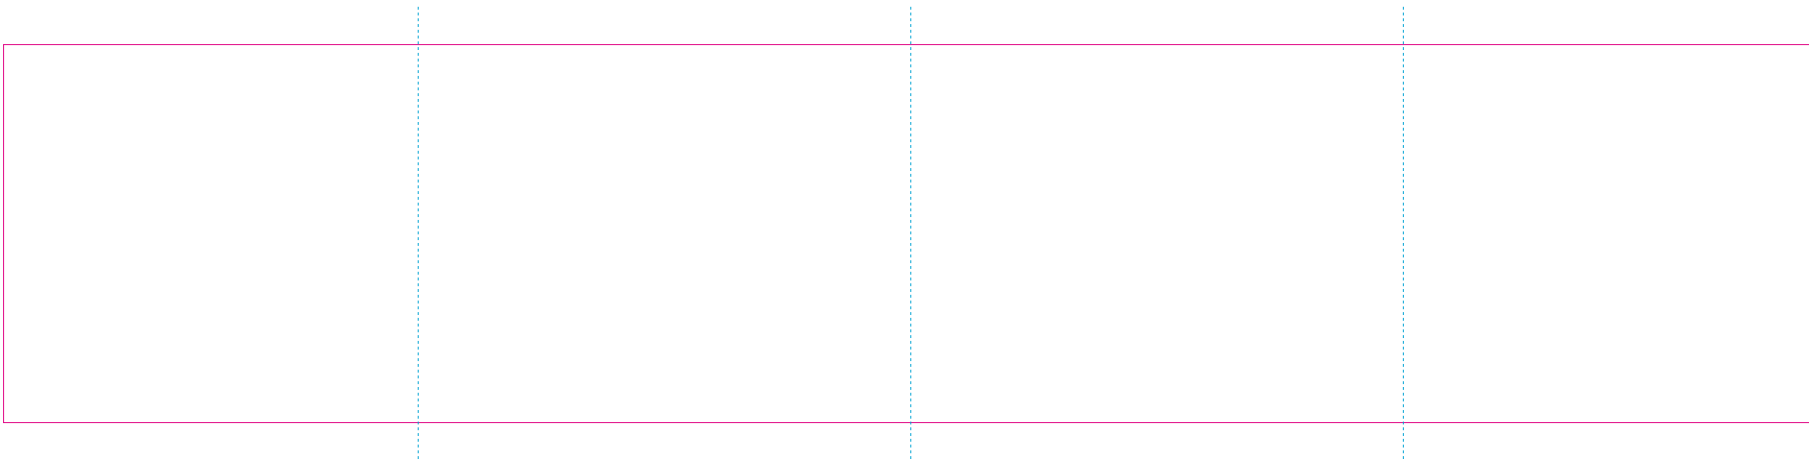

# RS

With rotary screen printing technology the product can only be printed on the opposite side of the handle, please do not position the design on the right or left handed side.

# ER 2

— Edge of graphics

- - - centerlines

resolution: min. 300 DPI

colours: CMYK

formats: TIFF, PDF, EPS, AI, CDR

The pink outline the maximum size of graphic visible on the product.

The blue dash line indicates the center line of the left, right and middle side of object.