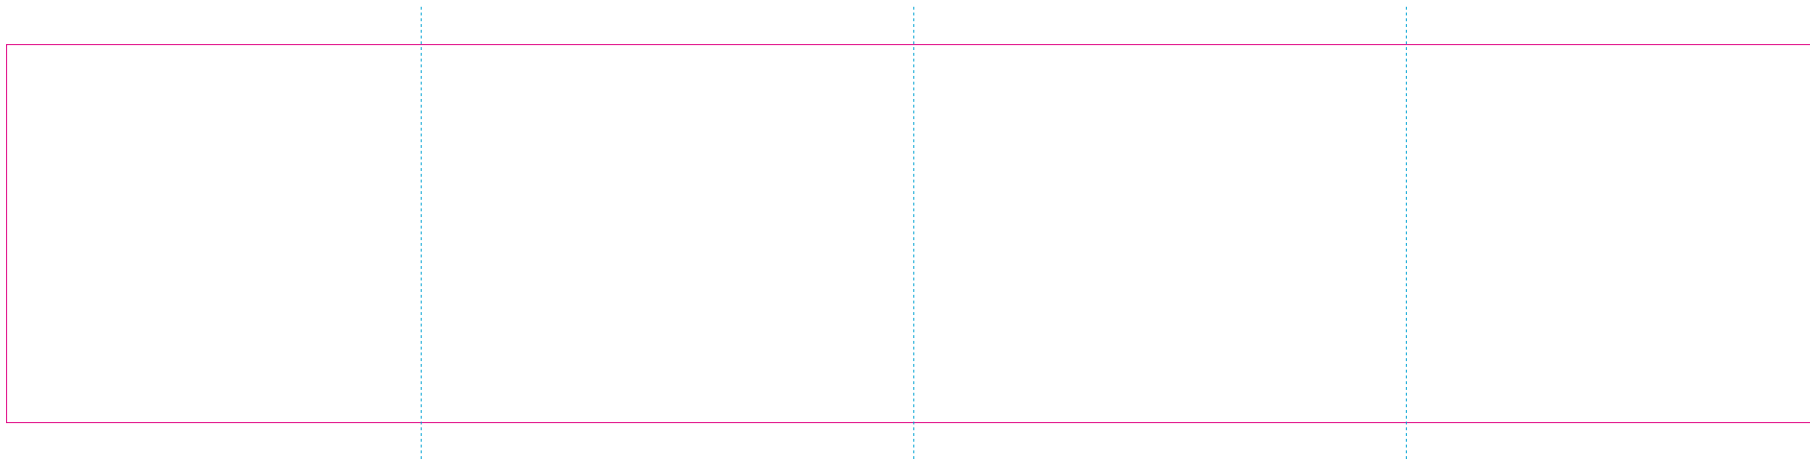

# RS

With rotary screen printing technology the product can only be printed on the opposite side of the handle, please do not position the design on the right or left handed side.

# ER 2

— Edge of graphics

- - - centerlines

resolution: min. 300 DPI

colours: CMYK

formats: TIFF, PDF, EPS, AI, CDR

The pink outline the maximum size of graphic visible on the product.

The blue dash line indicates the center line of the left, right and middle side of object.