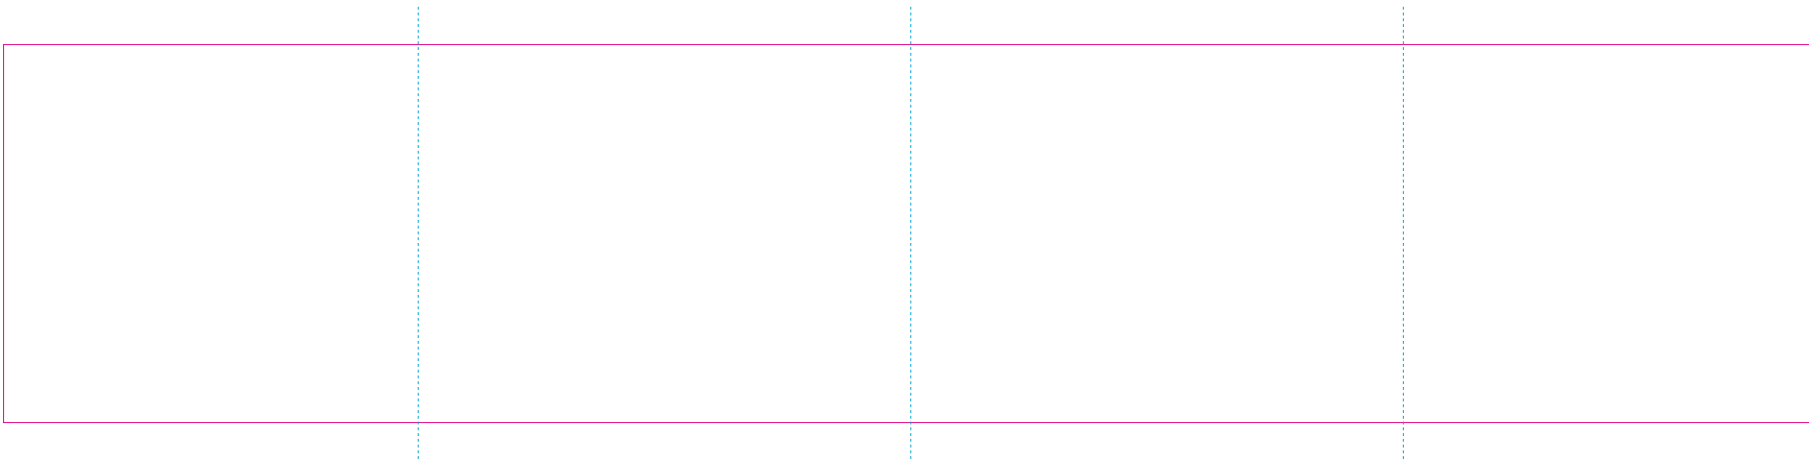

ER 1

RS

With rotary screen printing technology the product can only be printed on the opposite side of the handle, please do not position the design on the right or left handed side.

ER 2

— Edge of graphics

- - - centerlines

resolution: min. 300 DPI

colours: CMYK

formats: TIFF, PDF, EPS, AI, CDR

The pink outline the maximum size of graphic visible on the product.

The blue dash line indicates the center line of the left, right and middle side of object.