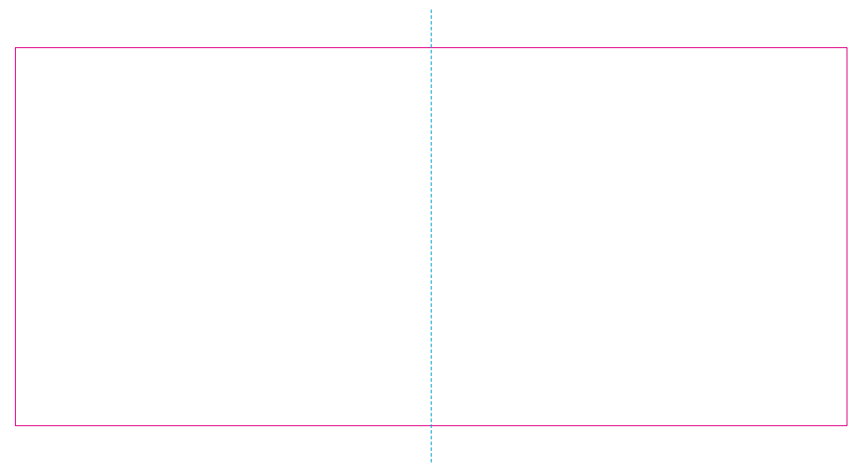

ER 2

ER 1

RS

With rotary screen printing technology the product can only be printed on the opposite side of the handle, please do not position the design on the right or left handed side.

— Edge of graphics

- - - centerlines

resolution: min. 300 DPI

colours: CMYK

formats: TIFF, PDF, EPS, AI, CDR

The pink outline the maximum size of graphic visible on the product.

The blue dash line indicates the center line of the left, right and middle side of object.