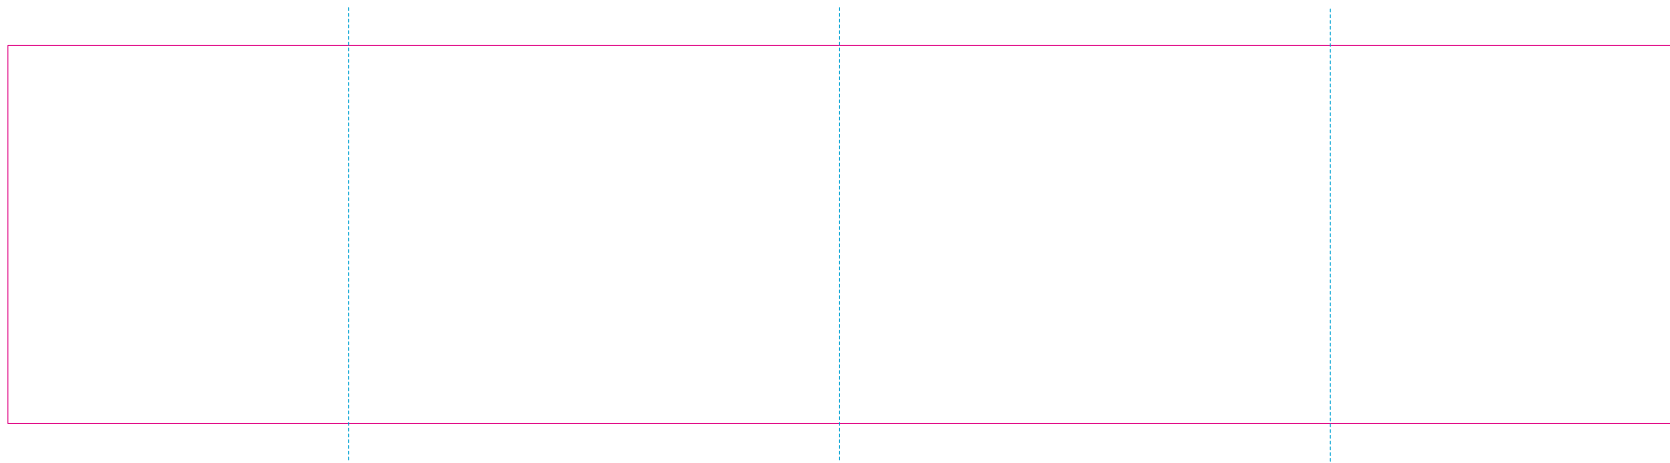

ER 2

ER 1

RS

With rotary screen printing technology the product can only be printed on the opposite side of the handle, please do not position the design on the right or left handed side.

— Edge of graphics

- - - centerlines

resolution: min. 300 DPI

colours: CMYK

formats: TIFF, PDF, EPS, AI, CDR

The pink outline the maximum size of graphic visible on the product.

The blue dash line indicates the center line of the left, right and middle side of object.