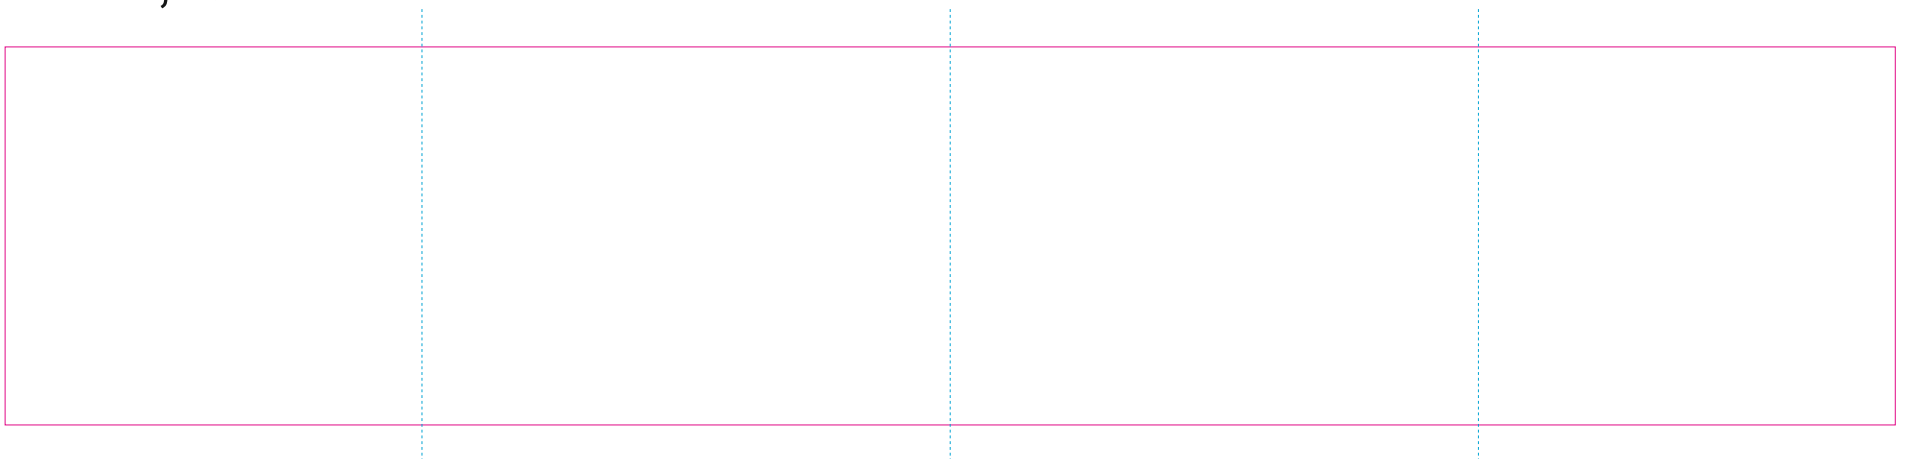

ER 1

ER 2, C

—— Edge of graphic

----- centerlines

resolution: min. 300 DPI

colours: CMYK

formats: TIFF, PDF, EPS, AI, CDR

The pink outline the maximum size of graphic visible on the product.

The blue dash line indicates the center line of the left, right and middle side of object.