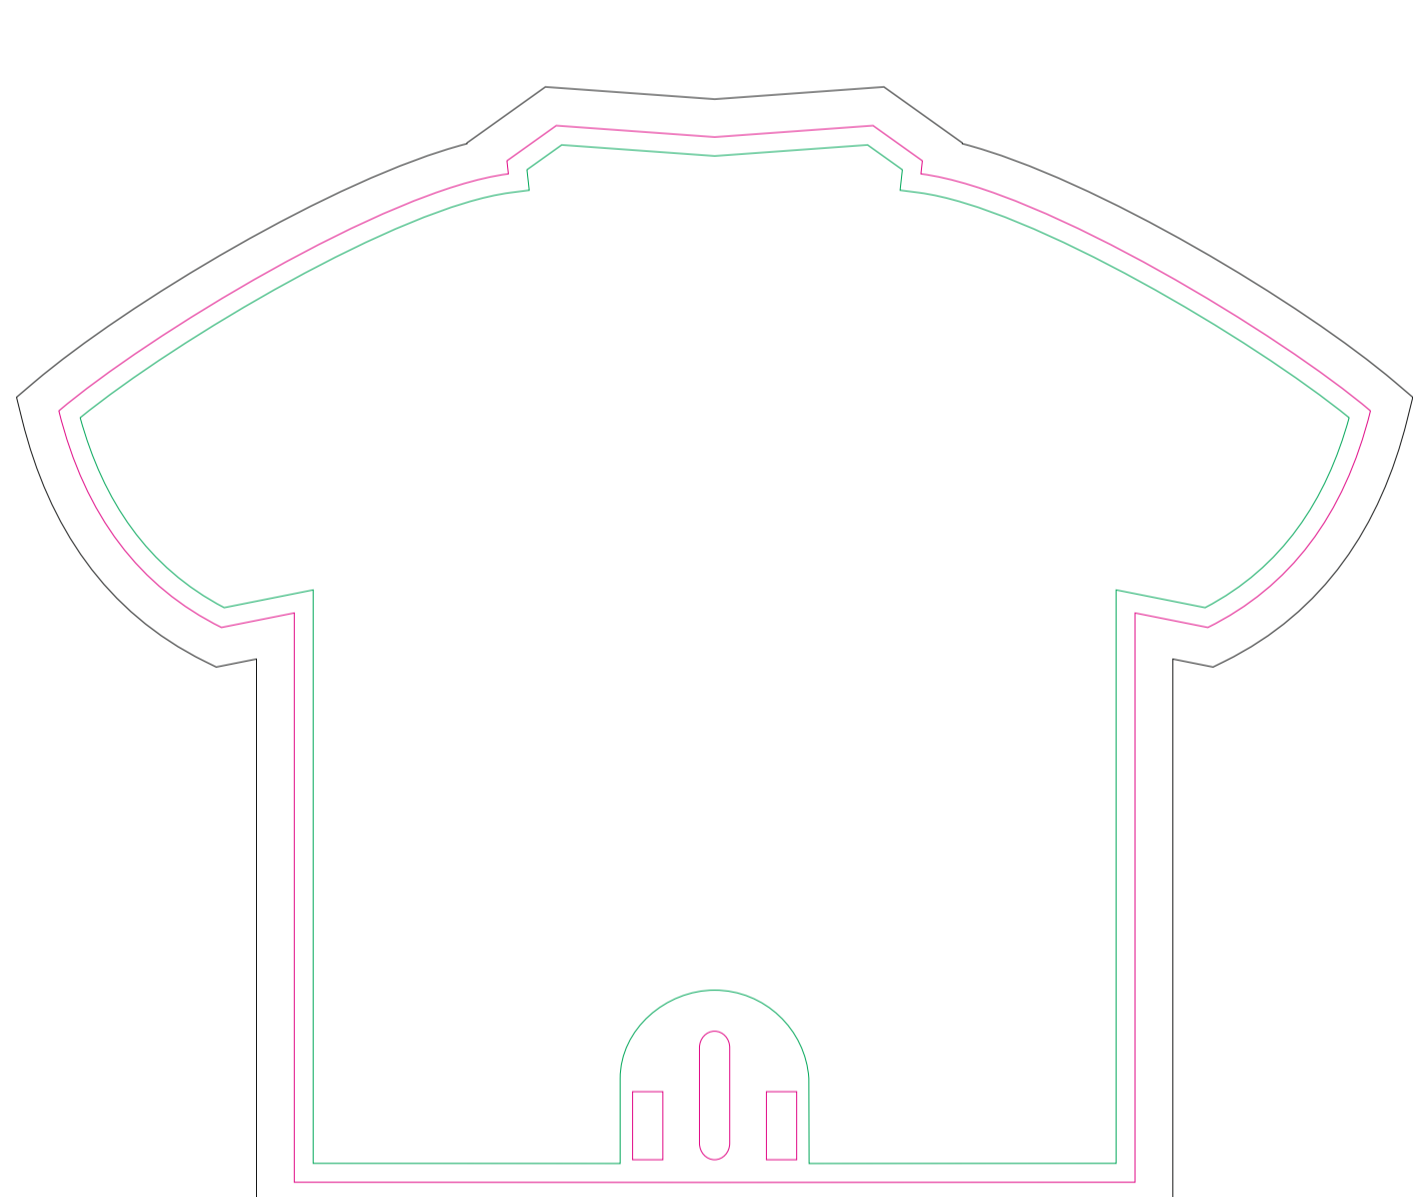

**FRONT**

**BACK**

resolution: min. 300 DPI  
colours: CMYK  
formats: TIFF, PDF, EPS, AI, CDR

- Margin
- Edge of product
- Bleed limit 5-5 mm (background must fill it)

The green line indicates the area all non-background object-texts, logos, etc.  
The pink outline the maximum size of graphic visible on the product.  
The black line indicates the size of the required graphics including bleed.