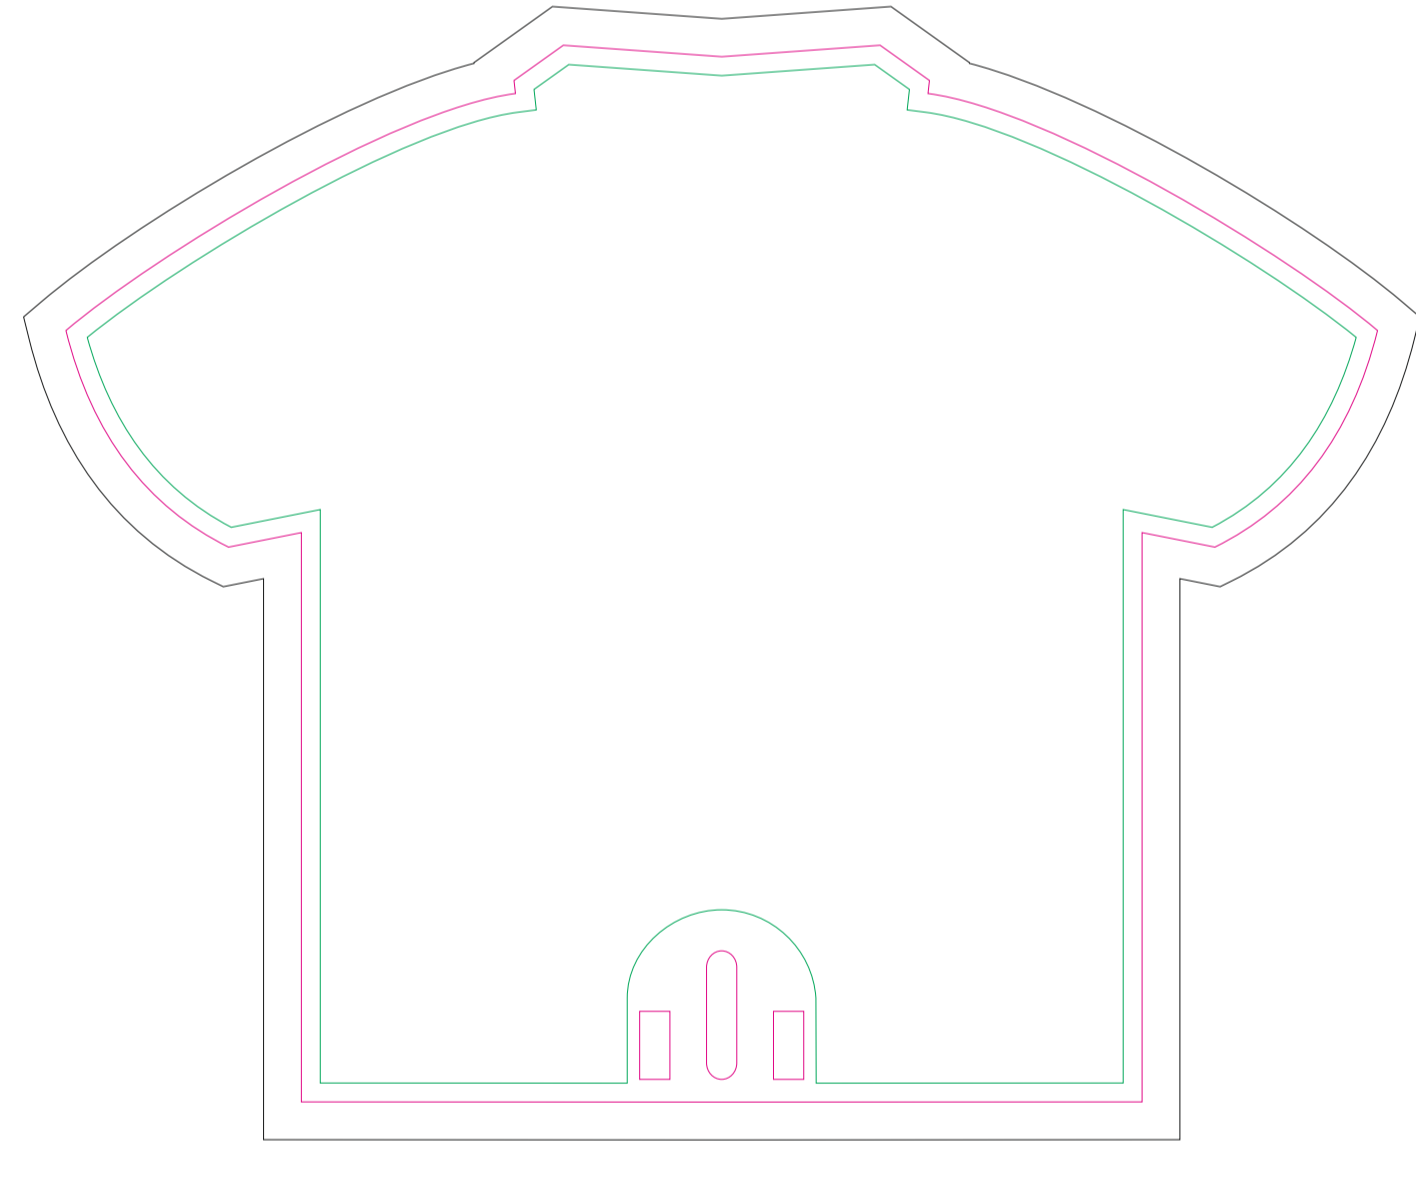

**FRONT**

**BACK**

resolution: min. 300 DPI  
colours: CMYK  
formats: TIFF, PDF, EPS, AI, CDR

- Margin
- Edge of product
- Bleed limit 5-5 mm (background must fill it)

The green line indicates the area all non-background object-texts, logos, etc.  
The pink outline the maximum size of graphic visible on the product.  
The black line indicates the size of the required graphics including bleed.