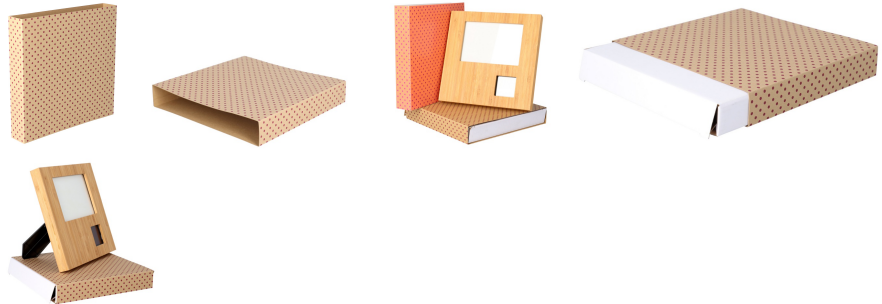

AP713497-00

CreaSleeve Kraft 349 custom kraft paper sleeve

Custom made, full colour printed kraft paper sleeve. MOQ: 50 pcs.

**Other colours**

**Product information**

|                           |   |
|---------------------------|---|
| Item number               | AP713497-00   |
| Product name              | custom kraft paper sleeve   |
| Description               | Custom made, full colour printed kraft paper sleeve. MOQ: 50 pcs. |
| Colour(s)                 | natural   |
| Size                      | 198×194×32 mm   |
| Material(s)               | Paper   |
| Individual product weight | 0 g   |
| Country of origin         | HU  |
| Tariff number             | 4911990000  |
| EAN Code                  | 5996425614463   |

**Product specific details**

**Packing details**

|                          |                |
|--------------------------|----------------|
| Quantity                 | 1 pcs          |
| Export carton dimensions | 47 x 20 x 0 cm |
| Cubage                   | 4.0E-5 m3      |