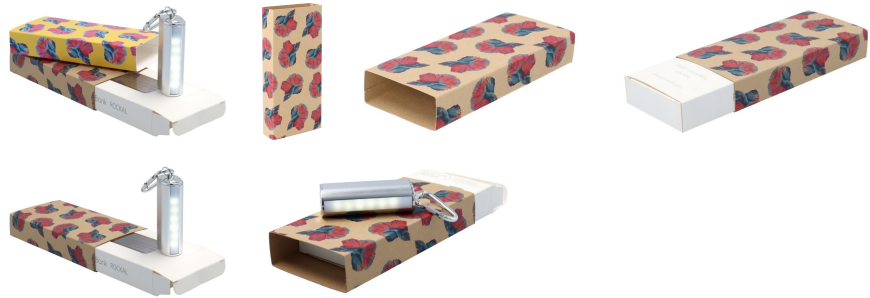

AP713133-00

CreaSleeve Kraft 167 custom kraft paper sleeve

Custom made, full colour printed kraft paper sleeve. MOQ: 50 pcs.

### Other colours

### Product information

Item number	AP713133-00
Product name	custom kraft paper sleeve
Description	Custom made, full colour printed kraft paper sleeve. MOQ: 50 pcs.
Colour(s)	natural
Size	74×160×26 mm
Material(s)	Paper
Individual product weight	0 g
Country of origin	HU
Tariff number	4911990000
EAN Code	5996425610830