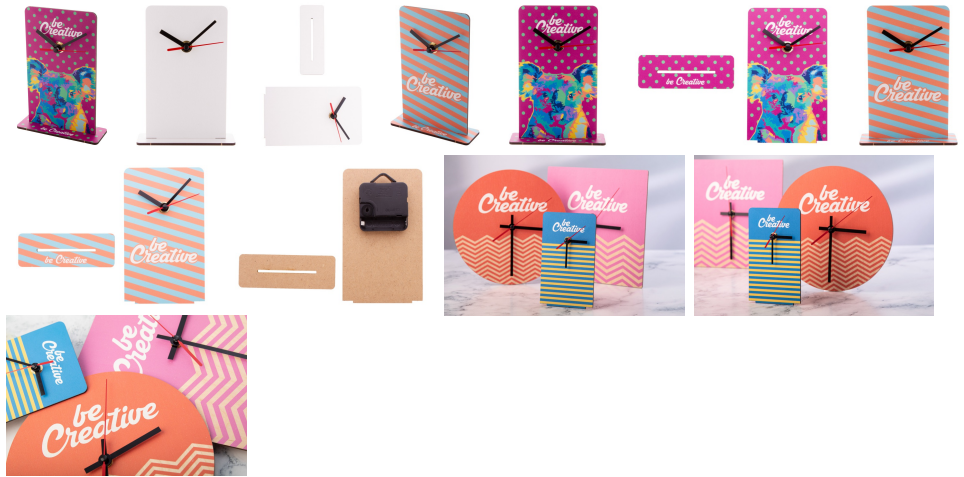

AP716631

BeTime Desk custom table clock

Custom made, HDF wood table clock with custom graphic.
Operates with 1 AA battery, without battery. MOQ: 50 pcs.

Other colours

Product information

Item number	AP716631
Product name	custom table clock
Description	Custom made, HDF wood table clock with custom graphic. Operates with 1 AA battery, without battery. MOQ: 50 pcs.
Colour(s)	natural
Size	115×160×40 mm
Material(s)	HDF wood
Individual product weight	100 g
Country of origin	HU
Tariff number	9105910000
EAN Code	5996425766599

Product specific details

Battery included

Packing details

Quantity	30 pcs
Gross weight	4 kg
Net weight	3 kg
Export carton dimensions	58 x 37 x 38 cm
Cubage	0.08414 m3

Printing info

Position:
II. Base

Technology:
FP-UV

Max. number of colours:
No colour

Max. size:
115mm x 40mm

Position:
I. Front side

Technology:
FP-UV

Max. number of colours:
No colour

Max. size:
95mm x 160mm