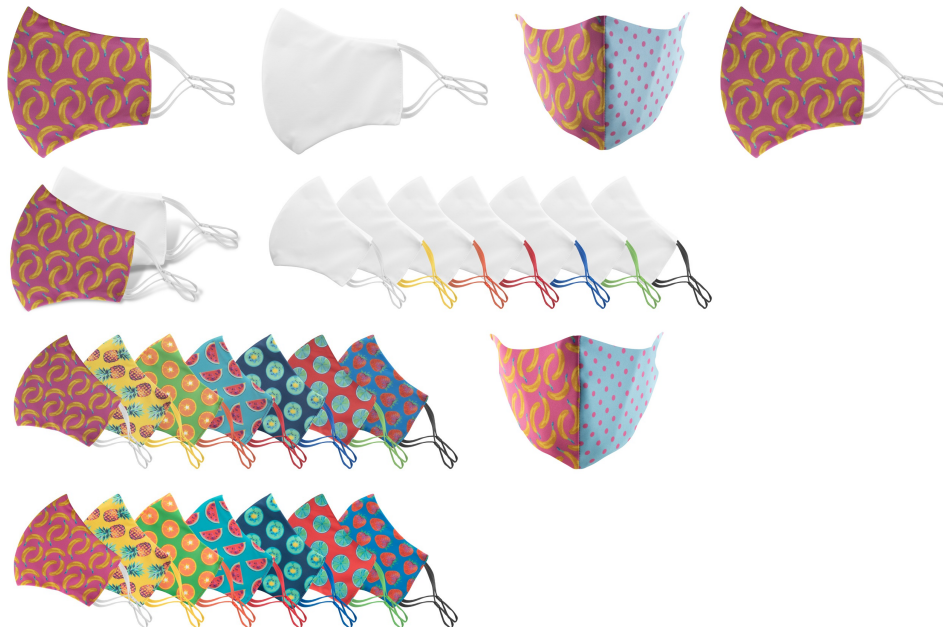

AP718512-01

CreaMask Adjust custom face mask

Custom made, washable and reusable two-layer face mask with adjustable elastic earloops and sublimation printed graphics. In adult size. Made of 100% polyester (140gr/m²) and 100% cotton (140 gr/m²) fabrics. Price includes sublimation printing. MOQ: 50 pc.

This mask is not personal protective equipment it does not have virus filtering properties, however, covering your face may help to reduce virus transmission to others.

Other colours

Product information

Item number	AP718512-01
Product name	custom face mask
Description	Custom made, washable and reusable two-layer face mask with adjustable elastic earloops and sublimation printed graphics. In adult size. Made of 100% polyester (140gr/m ²) and 100% cotton (140 gr/m ²) fabrics. Price includes sublimation printing. MOQ: 50 pc. This mask is not personal protective equipment it does not have virus filtering properties, however, covering your face may help to reduce virus transmission to others.
Colour(s)	white
Size	210×140 mm
Material(s)	Polyester (140 g/m ²) / Cotton (140 g/m ²)
Individual product weight	15.5 g
Country of origin	HU
Tariff number	6307909899
EAN Code	5996425496632

Product specific details

Packing details

Quantity	400 pcs
Gross weight	6.8 kg
Net weight	6.2 kg

Export carton dimensions	48 x 38 x 29 cm
Cubage	0.05359 m3
Inner carton quantity	100 pcs

Printing info

	Position:
	I. Whole surface
	Technology:
	FP-SU
	Max. number of colours:
	No colour
	Max. size:
	300mm x 170mm