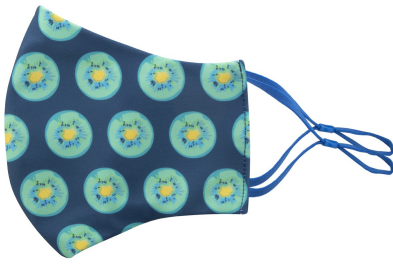

AP718512-06

CreaMask Adjust custom face mask

Custom made, washable and reusable two-layer face mask with adjustable elastic earloops and sublimation printed graphics. In adult size. Made of 100% polyester (140gr/m2) and 100% cotton (140 gr/m²) fabrics. Price includes sublimation printing. MOQ: 50 pc.

Item number	AP718512-06
Product name	custom face mask
Description	Custom made, washable and reusable two-layer face mask with adjustable elastic earloops and sublimation printed graphics. In adult size. Made of 100% polyester (140gr/m ²) and 100% cotton (140 gr/m ²) fabrics. Price includes sublimation printing. MOQ: 50 pc. This mask is not personal protective equipment it does not have virus filtering properties, however, covering your face may help to reduce virus transmission to others.
Colour(s)	blue
Size	210×140 mm
Material(s)	Polyester (140 g/m ²) / Cotton (140 g/m ²)
Individual product weight	15.5 g
Country of origin	HU
Tariff number	6307909899
EAN Code	5996425497325

Max. number of colours:

No colour

Max. size:

300mm x 170mm