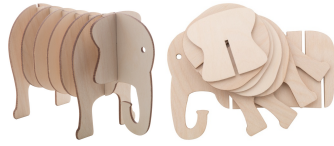

AP718149-B

Noah coaster set, elephant

Animal shaped wooden coaster set with 4 coasters. Made of birch plywood. Delivered flat-packed.

Other colours

Product information

Item number	AP718149-B
Product name	coaster set, elephant
Description	Animal shaped wooden coaster set with 4 coasters. Made of birch plywood. Delivered flat-packed.
Colour(s)	natural
Size	115x168x80 mm
Material(s)	Wood
Individual product weight	187.5 g
Country of origin	HU
Tariff number	4419900000
EAN Code	5996425096306