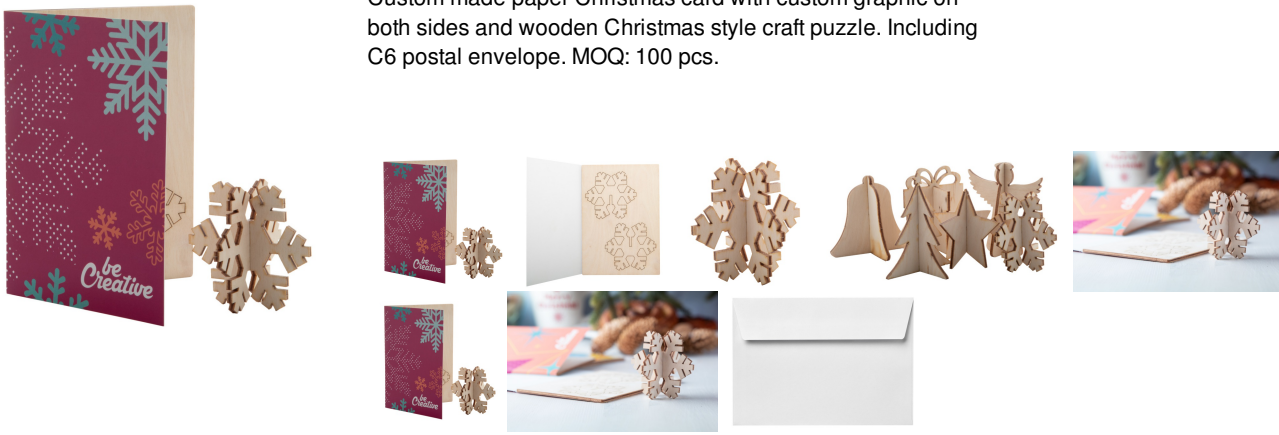

AP718174-F

CreaX Christmas card, snowflake

Custom made paper Christmas card with custom graphic on both sides and wooden Christmas style craft puzzle. Including C6 postal envelope. MOQ: 100 pcs.

Other colours

Product information

Item number	AP718174-F
Product name	Christmas card, snowflake
Description	Custom made paper Christmas card with custom graphic on both sides and wooden Christmas style craft puzzle. Including C6 postal envelope. MOQ: 100 pcs.
Colour(s)	natural
Size	107×148×3mm
Material(s)	Paper / Wood
Individual product weight	31.67 g
Country of origin	HU
Tariff number	4421999999
EAN Code	5996425280385

Max. number of colours:
No colour

Max. size:
150mm x 105mm

Position:
III. Inner cover

Technology:
FP-DG

Max. number of colours:
No colour

Max. size:
217mm x 148mm

Position:
II. Outer cover

Technology:
FP-DG

Max. number of colours:
No colour

Max. size:
50mm x 50mm