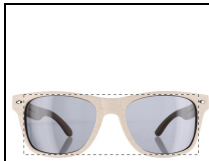

Printing info

Position:

III. Lenses

Technology:

VF

Max. number of colours:

No colour

Max. size:

53mm x 42mm