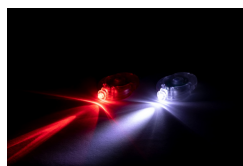

AP722423

Bowel bicycle light set

2 pc bicycle light set in PP plastic case. Includes 1 white and 1 red LED light with elastic straps and 2 light modes. With 2 button cell batteries.

Other colours

Product information

Item number	AP722423
Product name	bicycle light set
Description	2 pc bicycle light set in PP plastic case. Includes 1 white and 1 red LED light with elastic straps and 2 light modes. With 2 button cell batteries.
Colour(s)	white / red
Size	94×21×45 mm
Material(s)	Plastic (PP)
Individual product weight	40 g
Country of origin	CN
Tariff number	8512100000
EAN Code	5996425628989