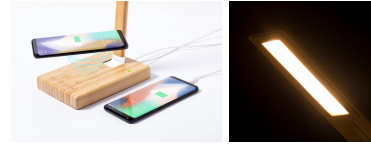

AP722100

Sleya multifunctional desk lamp

Bamboo multifunctional desk lamp with 25 LEDs, adjustable brightness and 1/2 hours timer. With built-in wireless fast charger (10W) and USB charger port for charging 2 devices simultaneously (1 wirelessly and 1 via cable). Including USB charger cable.

Other colours

Product information

Item number	AP722100
Product name	multifunctional desk lamp
Description	Bamboo multifunctional desk lamp with 25 LEDs, adjustable brightness and 1/2 hours timer. With built-in wireless fast charger (10W) and USB charger port for charging 2 devices simultaneously (1 wirelessly and 1 via cable). Including USB charger cable.
Colour(s)	natural
Size	250x385x110 mm
Material(s)	Bamboo
Individual product weight	430 g
Country of origin	CN
Tariff number	9405413990
EAN Code	5996425730576