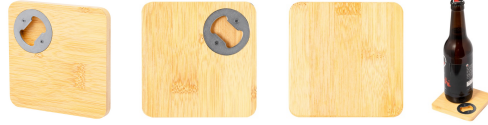

AP733909

Lestral bottle opener coaster

Bamboo coaster with bottle opener.

Other colours

Product information

Item number	AP733909
Product name	bottle opener coaster
Description	Bamboo coaster with bottle opener.
Colour(s)	natural
Size	100×100×9 mm
Material(s)	Bamboo
Individual product weight	60 g
Country of origin	CN
Tariff number	8205510000
EAN Code	5996425830368