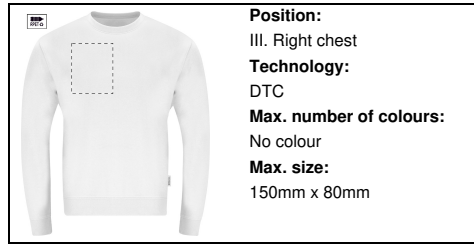

Position:
III. Right chest
Technology:
DTC
Max. number of colours:
No colour
Max. size:
150mm x 80mm