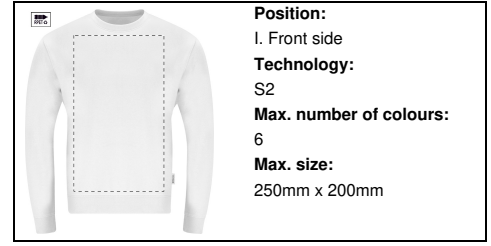

Position:
I. Front side
Technology:
S2
Max. number of colours:
6
Max. size:
250mm x 200mm