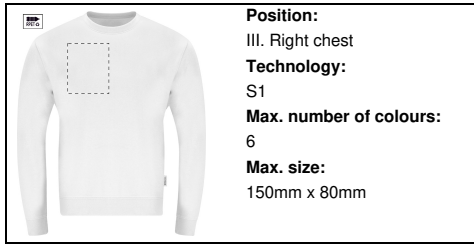

Position:
III. Right chest
Technology:
S1
Max. number of colours:
6
Max. size:
150mm x 80mm