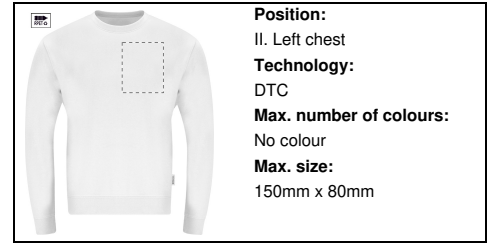

Product specific details

Textile size	XS
--------------	----

Packing details

Quantity	30 pcs
Gross weight	15 kg
Net weight	14 kg
Export carton dimensions	60 x 40 x 40 cm
Cubage	0.096 m3

Printing info

Position:
VI. Right sleeve
Technology:
TC
Max. number of colours:
8
Max. size:
100mm x 200mm

Position:
IV. Back side
Technology:
BR
Max. number of colours:
10
Max. size:
200mm x 120mm

Position:
III. Right chest
Technology:
TC
Max. number of colours:
8
Max. size:
150mm x 80mm

Position:
III. Right chest
Technology:
S1
Max. number of colours:
6
Max. size:
150mm x 80mm

Position:
III. Right chest
Technology:
DTC
Max. number of colours:
No colour
Max. size:
150mm x 80mm

Position:
III. Right chest
Technology:
BR
Max. number of colours:
10
Max. size:
150mm x 80mm

Position:
II. Left chest
Technology:
TC
Max. number of colours:
8
Max. size:
150mm x 80mm

Position:
II. Left chest
Technology:
S1
Max. number of colours:
6
Max. size:
150mm x 80mm

Position:
II. Left chest
Technology:
DTC
Max. number of colours:
No colour
Max. size:
150mm x 80mm

Position:
II. Left chest
Technology:
BR
Max. number of colours:
10
Max. size:
150mm x 80mm