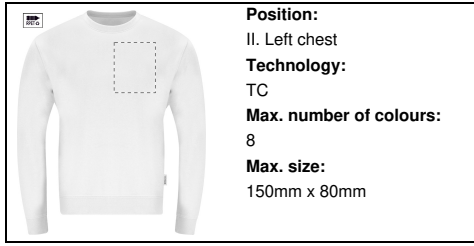

Position:
II. Left chest
Technology:
TC
Max. number of colours:
8
Max. size:
150mm x 80mm