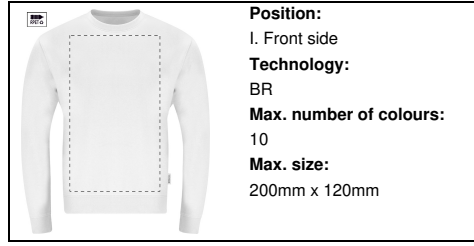

Position:
I. Front side
Technology:
BR
Max. number of colours:
10
Max. size:
200mm x 120mm