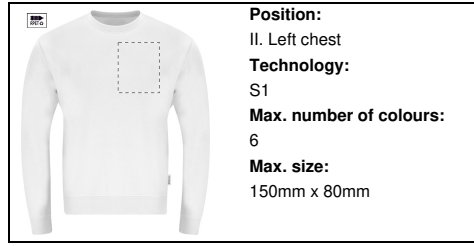

Position:
II. Left chest
Technology:
S1
Max. number of colours:
6
Max. size:
150mm x 80mm