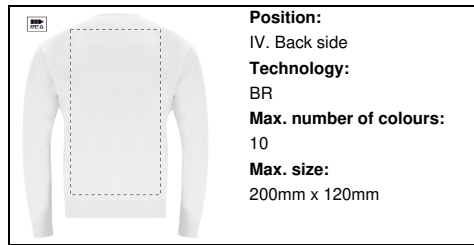

AP735474-01_XS

Skelton sweatshirt

Round neck sweatshirt in 60% organic cotton and 40% RPET polyester, 280 g/m2.

Other colours

Product information

Item number	AP735474-01_XS
Product name	sweatshirt
Description	Round neck sweatshirt in 60% organic cotton and 40% RPET polyester, 280 g/m2.
Colour(s)	white
Material(s)	Organic cotton / Recycled PET polyester (280 g/m2)
Individual product weight	466.67 g
Country of origin	CN
Tariff number	6110209900
EAN Code	5996425876595

Product specific details

Textile size	XS
--------------	----

Packing details

Quantity	30 pcs
Gross weight	15 kg
Net weight	14 kg
Export carton dimensions	60 x 40 x 40 cm
Cubage	0.096 m3

Printing info

Position:
VI. Right sleeve
Technology:
TC
Max. number of colours:
8
Max. size:
100mm x 200mm

Position:
VI. Right sleeve
Technology:
DTC
Max. number of colours:
No colour
Max. size:
100mm x 200mm

Position:
V. Left sleeve
Technology:
TC
Max. number of colours:
8
Max. size:
100mm x 200mm

Position:
V. Left sleeve
Technology:
DTC
Max. number of colours:
No colour
Max. size:
100mm x 200mm

Position:
IV. Back side
Technology:
TC
Max. number of colours:
8
Max. size:
200mm x 300mm

Position:
IV. Back side
Technology:
S2
Max. number of colours:
6
Max. size:
250mm x 200mm

Position:
IV. Back side
Technology:
DTC
Max. number of colours:
No colour
Max. size:
200mm x 300mm