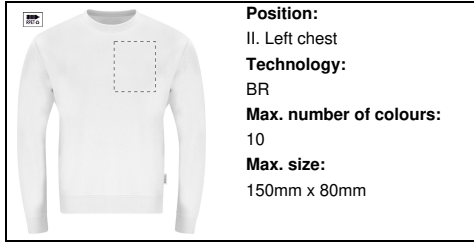

Position:
II. Left chest
Technology:
BR
Max. number of colours:
10
Max. size:
150mm x 80mm