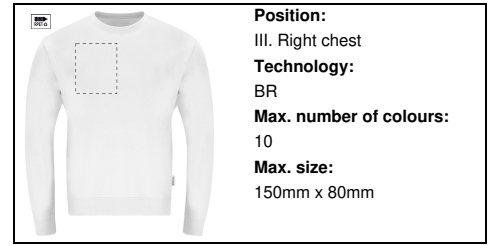

Position:
III. Right chest
Technology:
BR
Max. number of colours:
10
Max. size:
150mm x 80mm