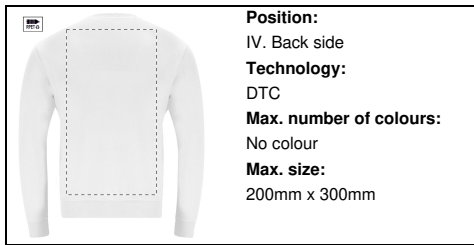

AP735474-01_XS

Skelton sweatshirt

Round neck sweatshirt in 60% organic cotton and 40% RPET polyester, 280 g/m2.

Other colours

Product information

Item number	AP735474-01_XS
Product name	sweatshirt
Description	Round neck sweatshirt in 60% organic cotton and 40% RPET polyester, 280 g/m2.
Colour(s)	white
Material(s)	Organic cotton / Recycled PET polyester (280 g/m2)
Individual product weight	466.67 g
Country of origin	CN
Tariff number	6110209900
EAN Code	5996425876595

Product specific details

Textile size	XS
--------------	----

Packing details

Quantity	30 pcs
Gross weight	15 kg
Net weight	14 kg
Export carton dimensions	60 x 40 x 40 cm
Cubage	0.096 m3

Printing info

Position:
VI. Right sleeve
Technology:
TC
Max. number of colours:
8
Max. size:
100mm x 200mm

Position:
VI. Right sleeve
Technology:
DTC
Max. number of colours:
No colour
Max. size:
100mm x 200mm

Position:
V. Left sleeve
Technology:
TC
Max. number of colours:
8
Max. size:
100mm x 200mm

Position:
V. Left sleeve
Technology:
DTC
Max. number of colours:
No colour
Max. size:
100mm x 200mm

Position:
IV. Back side
Technology:
TC
Max. number of colours:
8
Max. size:
200mm x 300mm

Position:
IV. Back side
Technology:
S2
Max. number of colours:
6
Max. size:
250mm x 200mm

Position:
IV. Back side
Technology:
DTC
Max. number of colours:
No colour
Max. size:
200mm x 300mm