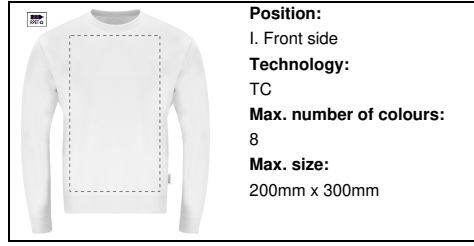

Position:
I. Front side
Technology:
TC
Max. number of colours:
8
Max. size:
200mm x 300mm