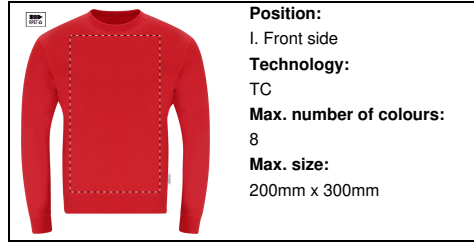

Position:
I. Front side
Technology:
TC
Max. number of colours:
8
Max. size:
200mm x 300mm