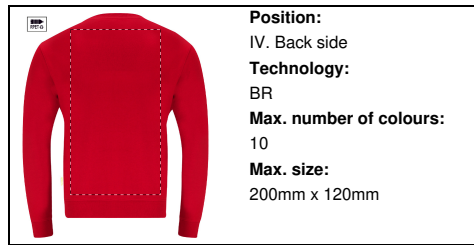

Position:
IV. Back side
Technology:
BR
Max. number of colours:
10
Max. size:
200mm x 120mm