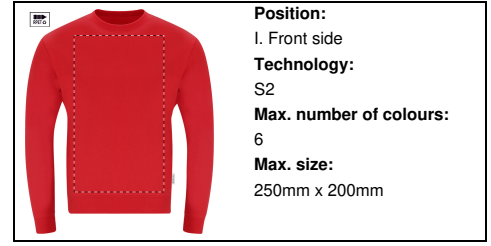

Position:
I. Front side
Technology:
S2
Max. number of colours:
6
Max. size:
250mm x 200mm