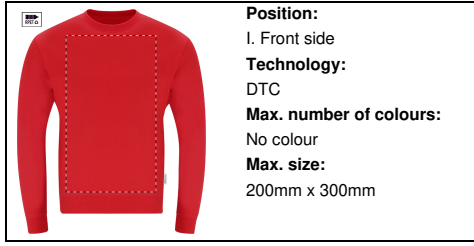

Position:
I. Front side
Technology:
DTC
Max. number of colours:
No colour
Max. size:
200mm x 300mm