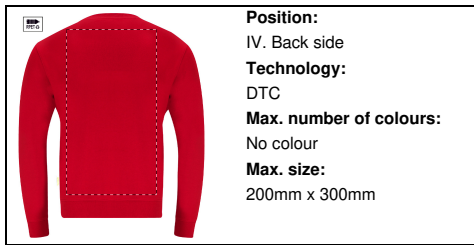

Position:
IV. Back side
Technology:
DTC
Max. number of colours:
No colour
Max. size:
200mm x 300mm