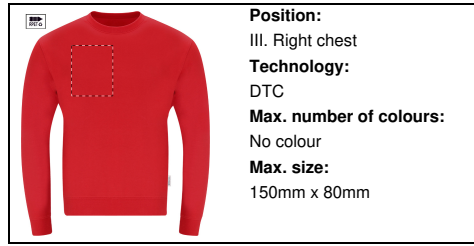

Position:
III. Right chest
Technology:
DTC
Max. number of colours:
No colour
Max. size:
150mm x 80mm