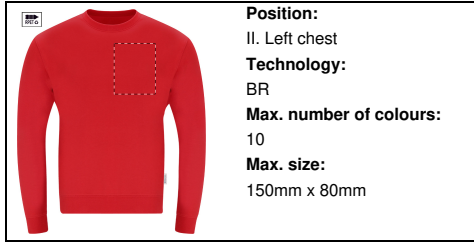

**Position:**  
III. Right chest  
**Technology:**  
BR  
**Max. number of colours:**  
10  
**Max. size:**  
150mm x 80mm

**Position:**  
II. Left chest  
**Technology:**  
TC  
**Max. number of colours:**  
8  
**Max. size:**  
150mm x 80mm

**Position:**  
II. Left chest  
**Technology:**  
S1  
**Max. number of colours:**  
6  
**Max. size:**  
150mm x 80mm

**Position:**  
II. Left chest  
**Technology:**  
DTC  
**Max. number of colours:**  
No colour  
**Max. size:**  
150mm x 80mm