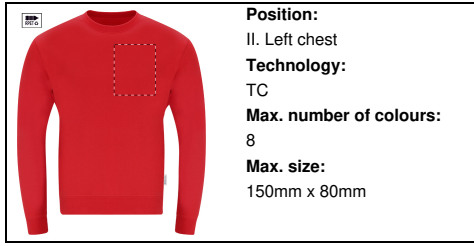

Position:
II. Left chest
Technology:
TC
Max. number of colours:
8
Max. size:
150mm x 80mm