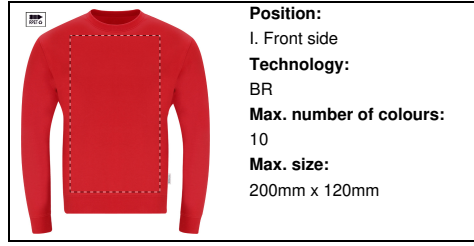

Position:
I. Front side
Technology:
BR
Max. number of colours:
10
Max. size:
200mm x 120mm