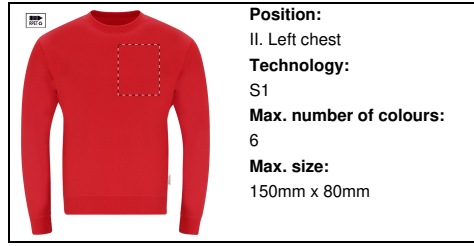

Position:
II. Left chest
Technology:
S1
Max. number of colours:
6
Max. size:
150mm x 80mm