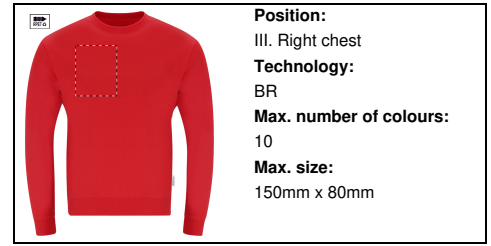

	<b>Position:</b> V. Left sleeve <b>Technology:</b> DTC <b>Max. number of colours:</b> No colour <b>Max. size:</b> 100mm x 200mm
--	--

	<b>Position:</b> IV. Back side <b>Technology:</b> TC <b>Max. number of colours:</b> 8 <b>Max. size:</b> 200mm x 300mm
--	--

	<b>Position:</b> IV. Back side <b>Technology:</b> S2 <b>Max. number of colours:</b> 6 <b>Max. size:</b> 250mm x 200mm
--	--

**Position:**  
IV. Back side  
**Technology:**  
DTC  
**Max. number of colours:**  
No colour  
**Max. size:**  
200mm x 300mm

**Position:**  
IV. Back side  
**Technology:**  
BR  
**Max. number of colours:**  
10  
**Max. size:**  
200mm x 120mm

**Position:**  
III. Right chest  
**Technology:**  
TC  
**Max. number of colours:**  
8  
**Max. size:**  
150mm x 80mm

**Position:**  
III. Right chest  
**Technology:**  
S1  
**Max. number of colours:**  
6  
**Max. size:**  
150mm x 80mm

**Position:**  
III. Right chest  
**Technology:**  
DTC  
**Max. number of colours:**  
No colour  
**Max. size:**  
150mm x 80mm