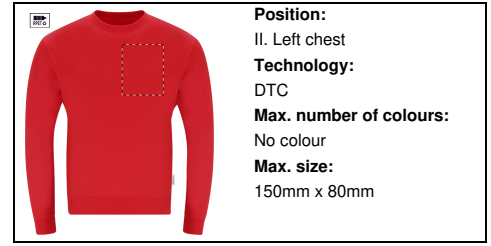

Position:
II. Left chest
Technology:
DTC
Max. number of colours:
No colour
Max. size:
150mm x 80mm