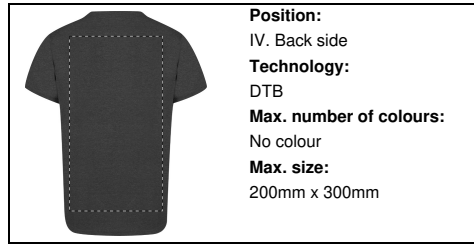

AP735287-10_XXL

Bandul T-shirt

Round neck T-shirt in 60% recycled cotton and 40% RPET polyester single jersey fabric, 150 g/m2.

Other colours

Product information

Item number	AP735287-10_XXL
Product name	T-shirt
Description	Round neck T-shirt in 60% recycled cotton and 40% RPET polyester single jersey fabric, 150 g/m2.
Colour(s)	black
Material(s)	Recycled cotton (150 g/m2) / Recycled PET polyester
Individual product weight	150 g
Country of origin	BD
Tariff number	6109100010
EAN Code	5996425838968

Position:
VI. Right sleeve
Technology:
S1
Max. number of colours:
6
Max. size:
100mm x 80mm

Position:
VI. Right sleeve
Technology:
DTB
Max. number of colours:
No colour
Max. size:
100mm x 80mm

Position:
VI. Right sleeve
Technology:
BR
Max. number of colours:
10
Max. size:
100mm x 80mm

Position:
V. Left sleeve
Technology:
TB
Max. number of colours:
8
Max. size:
100mm x 80mm

Position:
V. Left sleeve
Technology:
S1
Max. number of colours:
6
Max. size:
100mm x 80mm

Position:
V. Left sleeve
Technology:
DTB
Max. number of colours:
No colour
Max. size:
100mm x 80mm

Position:
V. Left sleeve
Technology:
BR
Max. number of colours:
10
Max. size:
100mm x 80mm

Position:
IV. Back side
Technology:
TB
Max. number of colours:
8
Max. size:
200mm x 300mm

Position:
IV. Back side
Technology:
S1
Max. number of colours:
6
Max. size:
250mm x 350mm