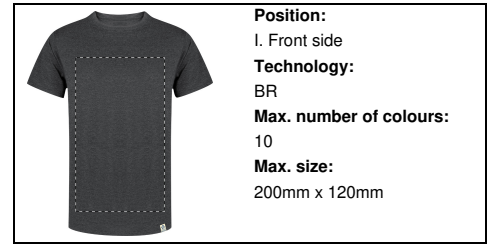

Position:
I. Front side
Technology:
BR
Max. number of colours:
10
Max. size:
200mm x 120mm