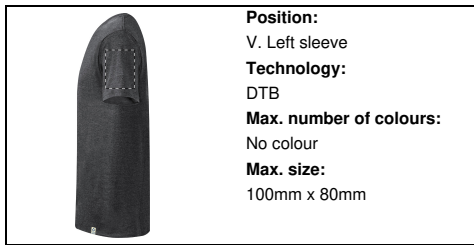

AP735287-10_XXL

Bandul T-shirt

Round neck T-shirt in 60% recycled cotton and 40% RPET polyester single jersey fabric, 150 g/m2.

Other colours

Product information

Item number	AP735287-10_XXL
Product name	T-shirt
Description	Round neck T-shirt in 60% recycled cotton and 40% RPET polyester single jersey fabric, 150 g/m2.
Colour(s)	black
Material(s)	Recycled cotton (150 g/m2) / Recycled PET polyester
Individual product weight	150 g
Country of origin	BD
Tariff number	6109100010
EAN Code	5996425838968

Position:
VI. Right sleeve
Technology:
S1
Max. number of colours:
6
Max. size:
100mm x 80mm

Position:
VI. Right sleeve
Technology:
DTB
Max. number of colours:
No colour
Max. size:
100mm x 80mm

Position:
VI. Right sleeve
Technology:
BR
Max. number of colours:
10
Max. size:
100mm x 80mm

Position:
V. Left sleeve
Technology:
TB
Max. number of colours:
8
Max. size:
100mm x 80mm

Position:
V. Left sleeve
Technology:
S1
Max. number of colours:
6
Max. size:
100mm x 80mm

Position:
V. Left sleeve
Technology:
DTB
Max. number of colours:
No colour
Max. size:
100mm x 80mm

Position:
V. Left sleeve
Technology:
BR
Max. number of colours:
10
Max. size:
100mm x 80mm

Position:
IV. Back side
Technology:
TB
Max. number of colours:
8
Max. size:
200mm x 300mm

Position:
IV. Back side
Technology:
S1
Max. number of colours:
6
Max. size:
250mm x 350mm