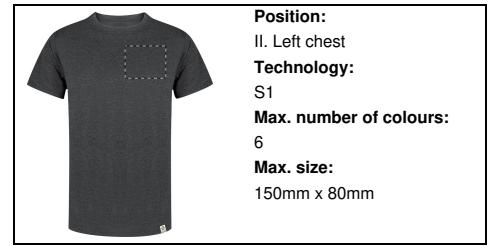

Position:
II. Left chest
Technology:
S1
Max. number of colours:
6
Max. size:
150mm x 80mm