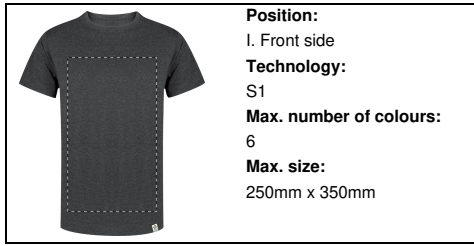

Position:
I. Front side
Technology:
S1
Max. number of colours:
6
Max. size:
250mm x 350mm