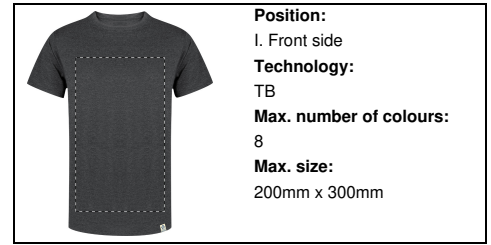

Position:
I. Front side
Technology:
TB
Max. number of colours:
8
Max. size:
200mm x 300mm