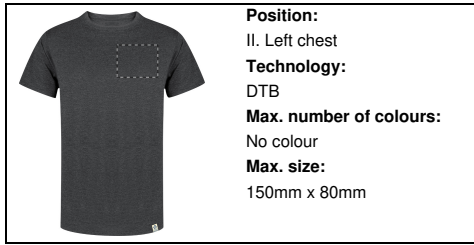

Position:
II. Left chest
Technology:
DTB
Max. number of colours:
No colour
Max. size:
150mm x 80mm