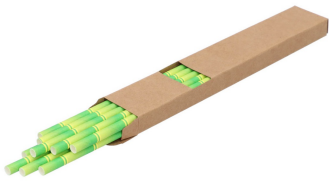

AP800427-07

BamStraw straw set

10 pc paper straw set with bamboo pattern, in kraft paper box.

Other colours

Product information

Item number	AP800427-07
Product name	straw set
Description	10 pc paper straw set with bamboo pattern, in kraft paper box.
Colour(s)	green
Size	31×200×14 mm
Material(s)	Paper
Individual product weight	16.8 g
Country of origin	CN
Tariff number	4823908580
EAN Code	5996425334521

Product specific details

Packing details

Quantity	500 pcs
Gross weight	9.4 kg
Net weight	8.4 kg
Export carton dimensions	42 x 34 x 37 cm
Cubage	0.05425 m3

Printing info

Position:
I. Box
Technology:
VS
Max. number of colours:
No colour
Max. size:
80mm x 28mm

Position:
I. Box
Technology:
P1
Max. number of colours:
4
Max. size:
60mm x 25mm

Position:
I. Box
Technology:
OP
Max. number of colours:
No colour
Max. size:
180mm x 28mm