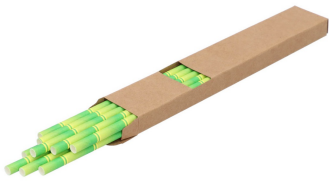

AP800427-07

BamStraw straw set

10 pc paper straw set with bamboo pattern, in kraft paper box.

Other colours

Product information

Item number	AP800427-07
Product name	straw set
Description	10 pc paper straw set with bamboo pattern, in kraft paper box.
Colour(s)	green
Size	31×200×14 mm
Material(s)	Paper
Individual product weight	16.8 g
Country of origin	CN
Tariff number	4823908580
EAN Code	5996425334521

Product specific details

Packing details

Quantity	500 pcs
Gross weight	9.4 kg
Net weight	8.4 kg
Export carton dimensions	42 x 34 x 37 cm
Cubage	0.05425 m3

Printing info

	Position: I. Box Technology: VS Max. number of colours: No colour Max. size: 80mm x 28mm
--	---

	Position: I. Box Technology: P1 Max. number of colours: 4 Max. size: 60mm x 25mm
---	---

	Position: I. Box Technology: OP Max. number of colours: No colour Max. size: 180mm x 28mm
---	--