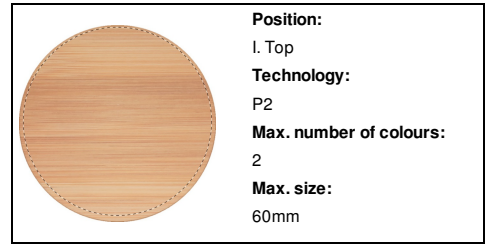

Technology:

E2

Max. number of colours:

No colour

Max. size:

30mm x 10mm

Position:

I. Top

Technology:

P2

Max. number of colours:

2

Max. size:

60mm

Position:

I. Top