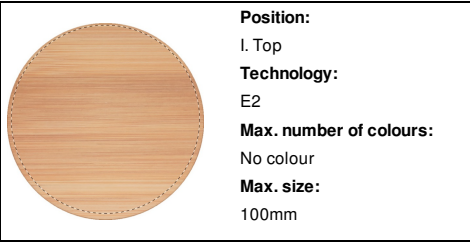

Technology:

E2

Max. number of colours:

No colour

Max. size:

30mm x 10mm

Position:

I. Top

Technology:

P2

Max. number of colours:

2

Max. size:

60mm

Position:

I. Top

Technology:

E2

Max. number of colours:

No colour

Max. size:

100mm