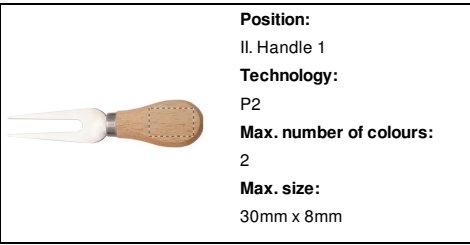

AP800450

Abbamar cheese cutting board

Round shaped bamboo cutting board with 4 pc stainless steel cheese knife set.

Other colours

Product information

Item number	AP800450
Product name	cheese cutting board
Description	Round shaped bamboo cutting board with 4 pc stainless steel cheese knife set.
Colour(s)	natural / silver
Size	ø220x38 mm
Material(s)	Bamboo / Stainless steel
Individual product weight	1100 g
Country of origin	CN
Tariff number	8211910000
EAN Code	5996425601289

Product specific details

Packing details

Quantity	8 pcs
Gross weight	9.8 kg
Net weight	8.8 kg
Export carton dimensions	24 x 24 x 37 cm
Cubage	0.02221 m3

Printing info

Position:
V. Handle 4
Technology:
P2
Max. number of colours:
2
Max. size:
30mm x 8mm

Position:
V. Handle 4
Technology:
E2
Max. number of colours:
No colour
Max. size:
30mm x 10mm

Position:
IV. Handle 3
Technology:
P2
Max. number of colours:
2
Max. size:
30mm x 8mm

Position:
IV. Handle 3
Technology:
E2
Max. number of colours:
No colour
Max. size:
30mm x 10mm

Position:
III. Handle 2
Technology:
P2
Max. number of colours:
2
Max. size:
30mm x 8mm

Position:
III. Handle 2
Technology:
E2
Max. number of colours:
No colour
Max. size:
30mm x 10mm

Position:

II. Handle 1