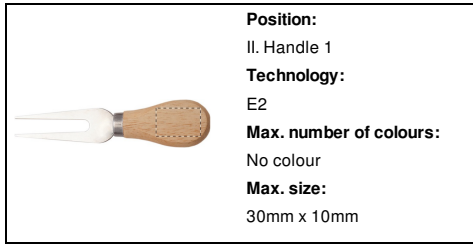

Position:

II. Handle 1

Technology:

E2

Max. number of colours:

No colour

Max. size:

30mm x 10mm