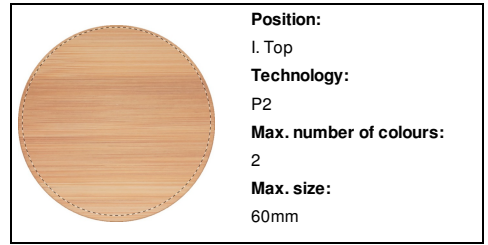

Technology:

E2

Max. number of colours:

No colour

Max. size:

30mm x 10mm

Position:

I. Top

Technology:

P2

Max. number of colours:

2

Max. size:

60mm

Position:

I. Top