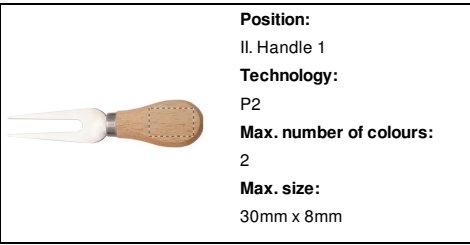

Position:

II. Handle 1

Technology:

P2

Max. number of colours:

2

Max. size:

30mm x 8mm