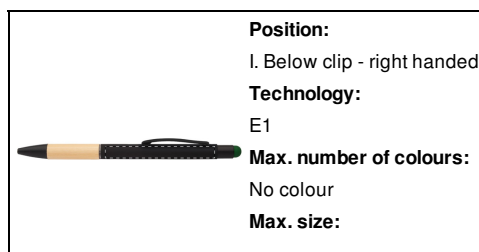

AP806987-07A

Boorly touch ballpoint pen

Aluminium ballpoint and touch screen pen with bamboo grip and rubberized finish. With special coating for mirror engraving matching the stylus colour. With blue refill.

Other colours

Product information

Item number	AP806987-07A
Product name	touch ballpoint pen
Description	Aluminium ballpoint and touch screen pen with bamboo grip and rubberized finish. With special coating for mirror engraving matching the stylus colour. With blue refill.
Colour(s)	dark green / black
Size	ø10×142 mm
Material(s)	Aluminium / Bamboo
Individual product weight	15 g
Country of origin	CN
Tariff number	9608101000
EAN Code	5996425620495

Product specific details

Pen type	Ballpoint pen
Mechanism type	Push action
Refill colour	blue
Refill type	Normal refill
Touch screen stylus	1
Refill ball size	1 mm

Packing details

Quantity	500 pcs
Gross weight	8 kg
Net weight	7.5 kg
Export carton dimensions	47 x 16 x 18 cm
Cubage	0.01396 m3
Inner carton quantity	50 pcs

Printing info