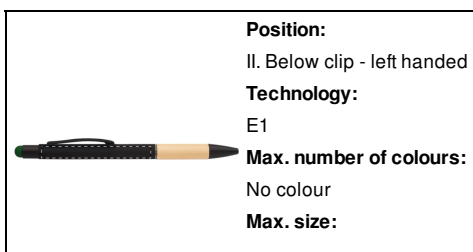

AP806987-07A

Boorly touch ballpoint pen

Aluminium ballpoint and touch screen pen with bamboo grip and rubberized finish. With special coating for mirror engraving matching the stylus colour. With blue refill.

Other colours

Product information

Item number	AP806987-07A
Product name	touch ballpoint pen
Description	Aluminium ballpoint and touch screen pen with bamboo grip and rubberized finish. With special coating for mirror engraving matching the stylus colour. With blue refill.
Colour(s)	dark green / black
Size	ø10×142 mm
Material(s)	Aluminium / Bamboo
Individual product weight	15 g
Country of origin	CN
Tariff number	9608101000
EAN Code	5996425620495

Product specific details

Pen type	Ballpoint pen
Mechanism type	Push action
Refill colour	blue
Refill type	Normal refill
Touch screen stylus	1
Refill ball size	1 mm

Packing details

Quantity	500 pcs
Gross weight	8 kg
Net weight	7.5 kg
Export carton dimensions	47 x 16 x 18 cm
Cubage	0.01396 m3
Inner carton quantity	50 pcs

Printing info