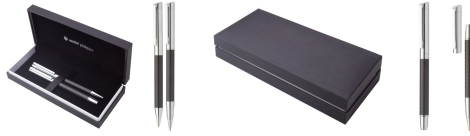

AP806990

**Mantilly pen set**

Elegant, metal ballpoint pen and roller pen set, with carbon pattern barrel and shiny chrome parts. In black gift box, with blue refill. André Philippe brand product.

**Other colours**

**Product information**

Item number	AP806990
Product name	pen set
Description	Elegant, metal ballpoint pen and roller pen set, with carbon pattern barrel and shiny chrome parts. In black gift box, with blue refill. André Philippe brand product.
Colour(s)	silver
Size	190x83x38 mm
Material(s)	Metal
Individual product weight	220 g
Country of origin	CN
Tariff number	9608500000
EAN Code	5996425620549

**Product specific details**

Pen type	Ballpoint pen,Roller pen
Refill colour	blue

**Packing details**

Quantity	50 pcs
Gross weight	11.5 kg
Net weight	11 kg
Export carton dimensions	42 x 22 x 46 cm
Cubage	0.0425 m3