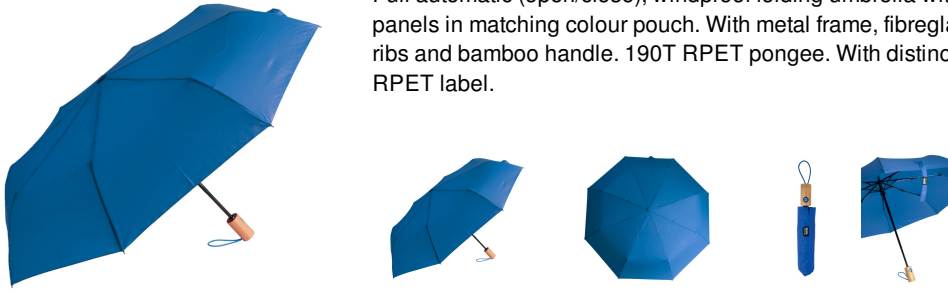

AP808417-06

Kasaboo RPET umbrella

Full automatic (open/close), windproof folding umbrella with 8 panels in matching colour pouch. With metal frame, fibreglass ribs and bamboo handle. 190T RPET pongee. With distinctive RPET label.

Other colours

Product information

Item number	AP808417-06
Product name	RPET umbrella
Description	Full automatic (open/close), windproof folding umbrella with 8 panels in matching colour pouch. With metal frame, fibreglass ribs and bamboo handle. 190T RPET pongee. With distinctive RPET label.
Colour(s)	blue
Size	ø955x290 mm
Material(s)	Metal / Bamboo / 190T recycled PET pongee
Individual product weight	350 g
Country of origin	CN
Tariff number	6601910000
EAN Code	5996425780595