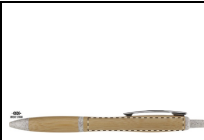

Position:
I. Below clip - right handed
Technology:
E1
Max. number of colours:
No colour
Max. size:
60mm x 7mm