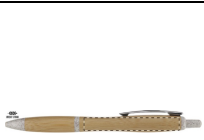

Position:
I. Below clip - right handed
Technology:
P1
Max. number of colours:
4
Max. size:
60mm x 7mm