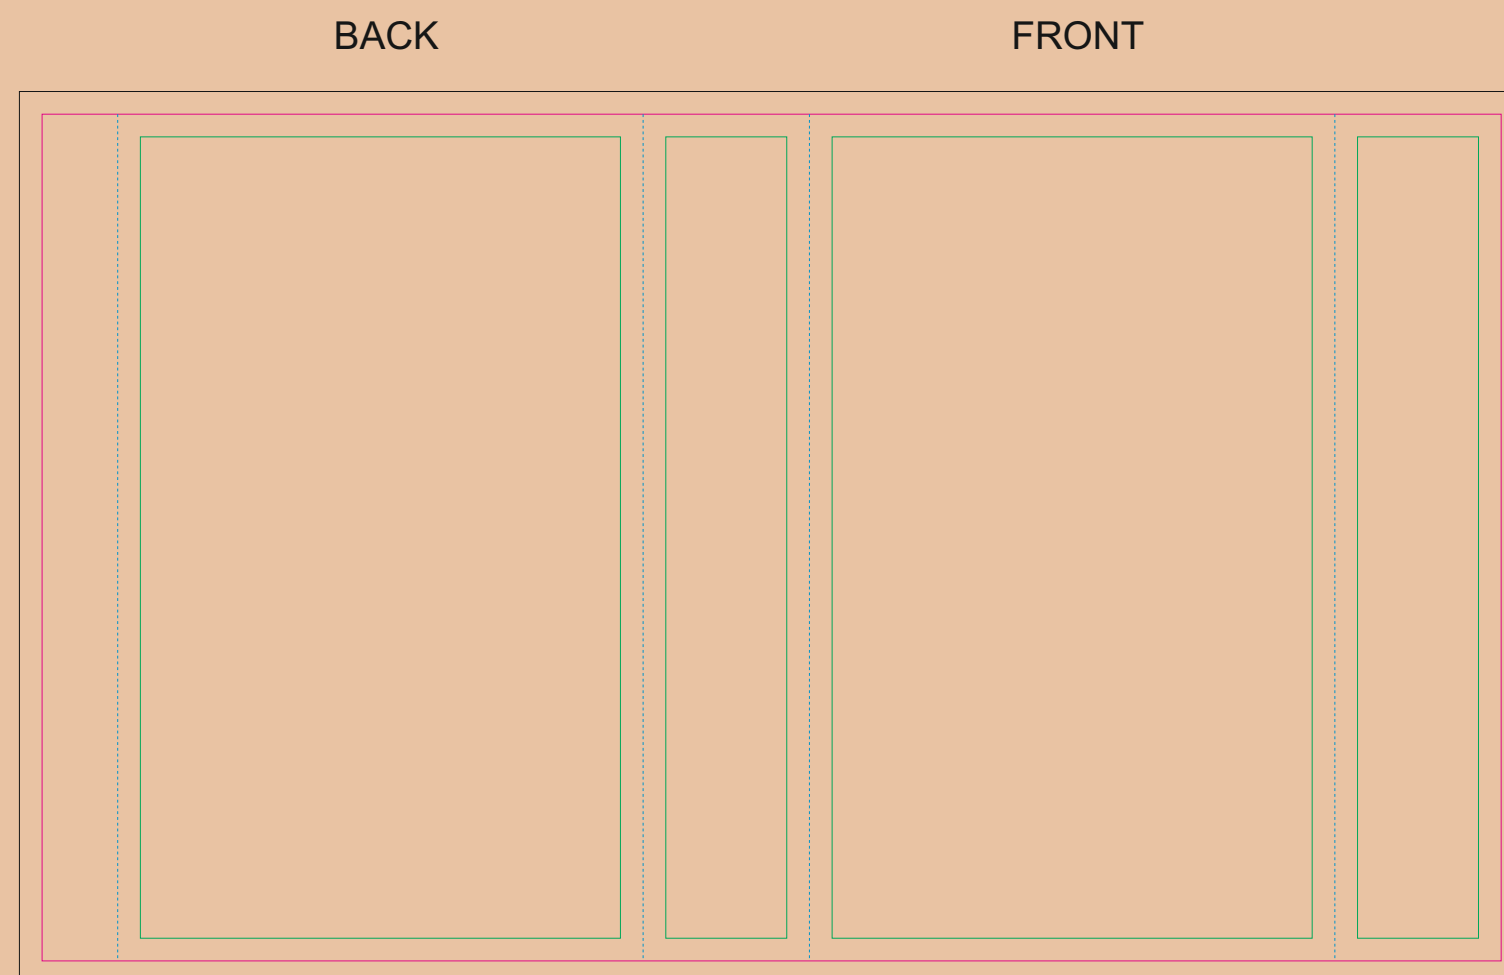

# CRAFT Paper Sleeve

- Margin
- Edge of product
- Bleed limit 3-3 mm (background must fill it)
- - - - - Fold line

resolution: min. 300 DPI  
colours: CMYK  
formats: TIFF, PDF, EPS, AI, CDR

The green line indicates the area all non-background object-texts, logos, etc.  
The pink outline the maximum size of graphic visible on the product.  
The black line indicates the size of the required graphics including bleed.  
The blue line indicates the folding.