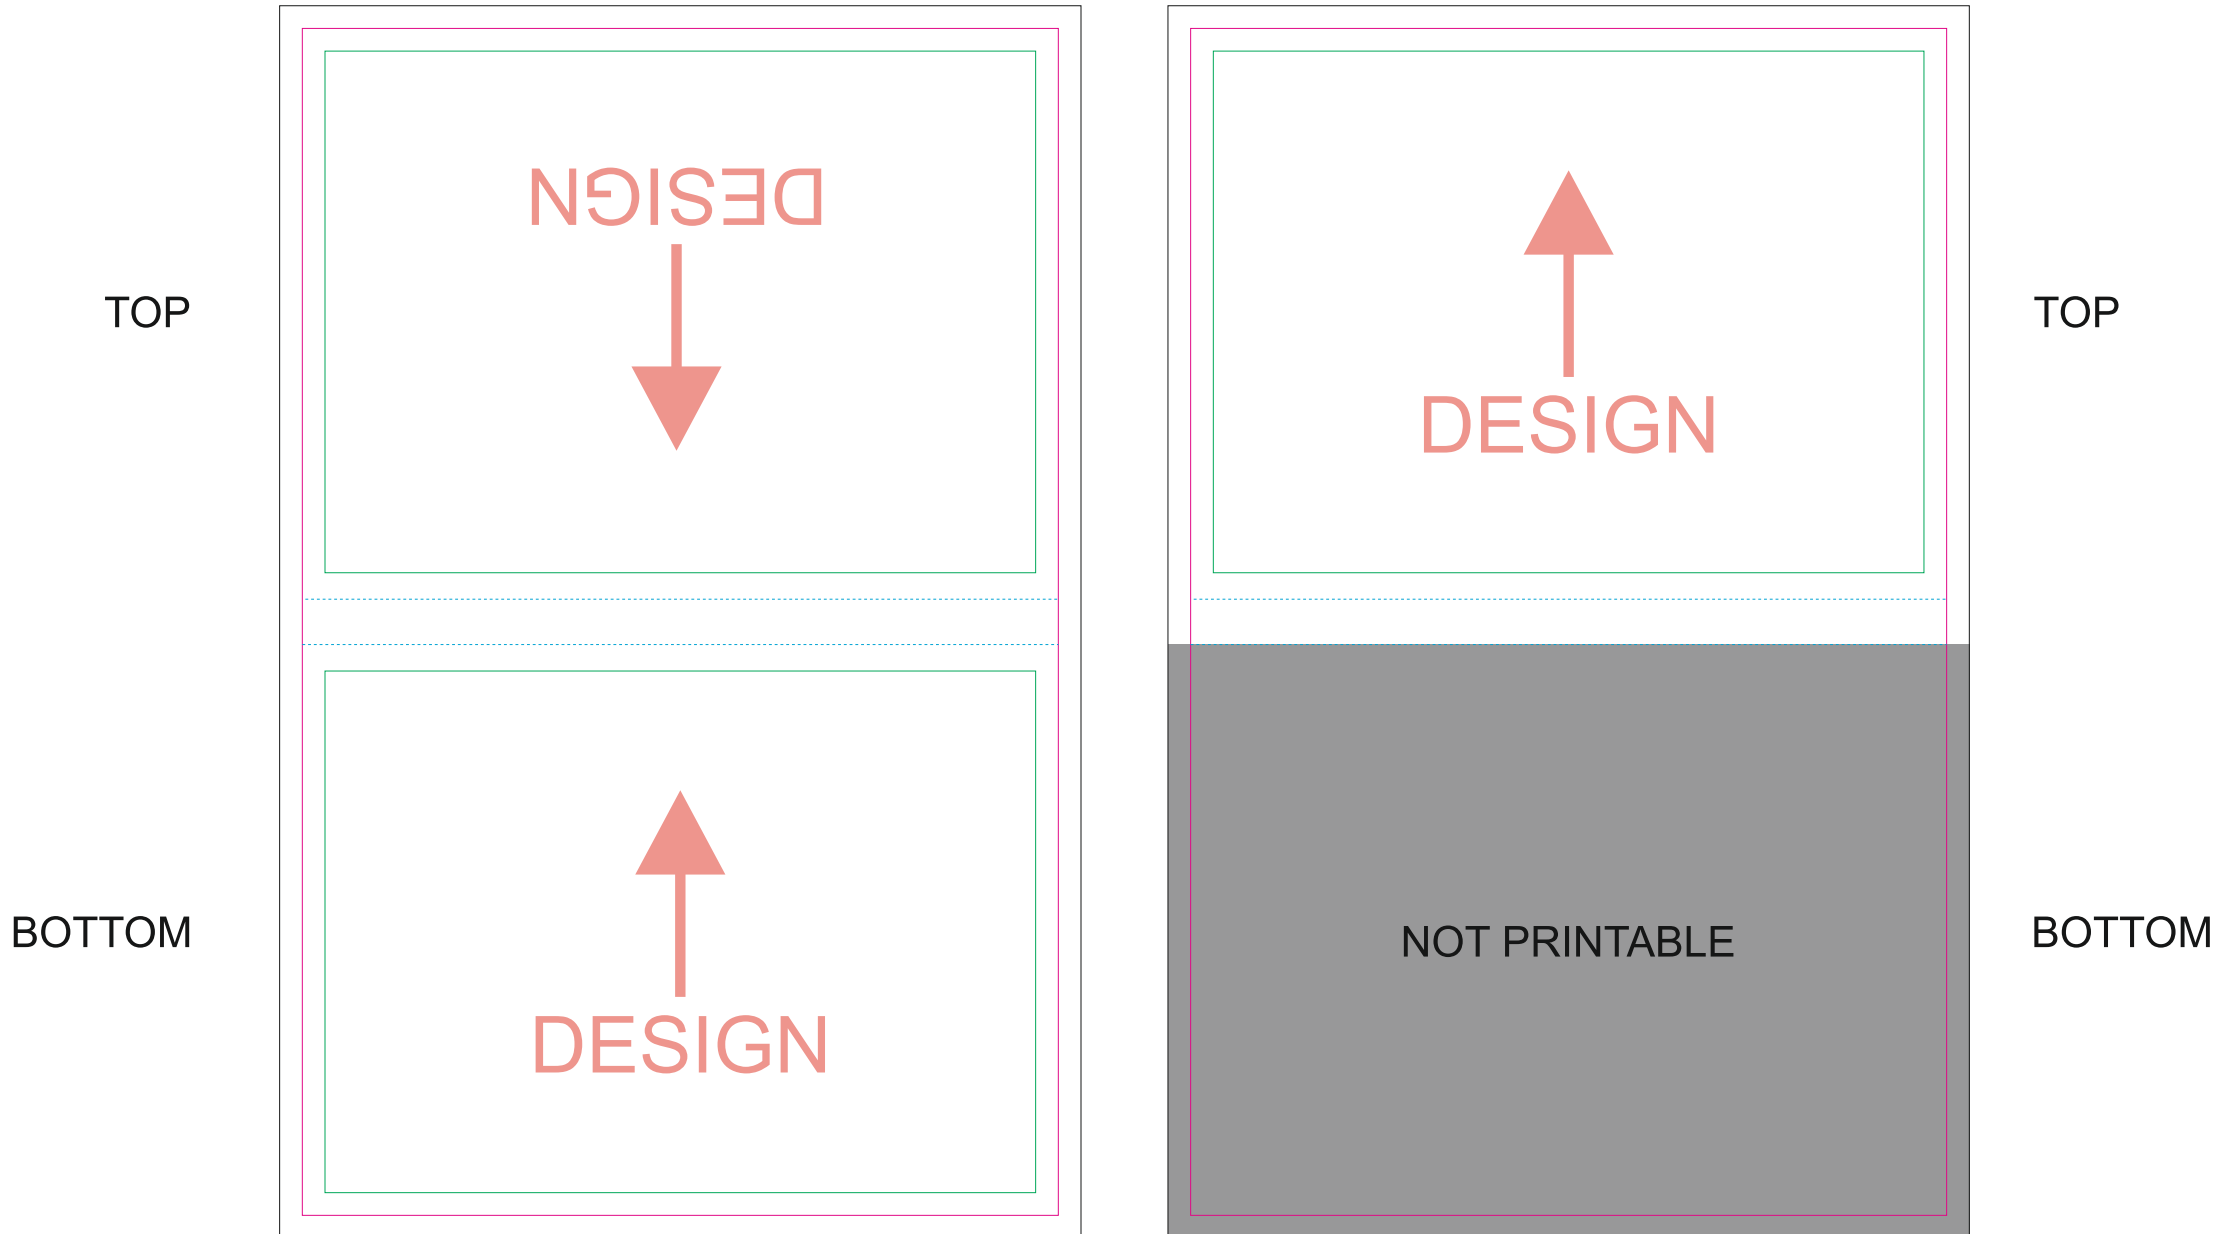

# INSIDE

- Margin
- Edge of product
- Bleed limit 3-3 mm (background must fill it)
- - - - - Fold line
- ↑ Design's orientation

resolution: min. 300 DPI  
colours: CMYK  
formats: TIFF, PDF, EPS, AI, CDR

The green line indicates the area all non-background object-texts, logos, etc.  
The pink outline the maximum size of graphic visible on the product.  
The black line indicates the size of the required graphics including bleed.  
The blue line indicates the folding.