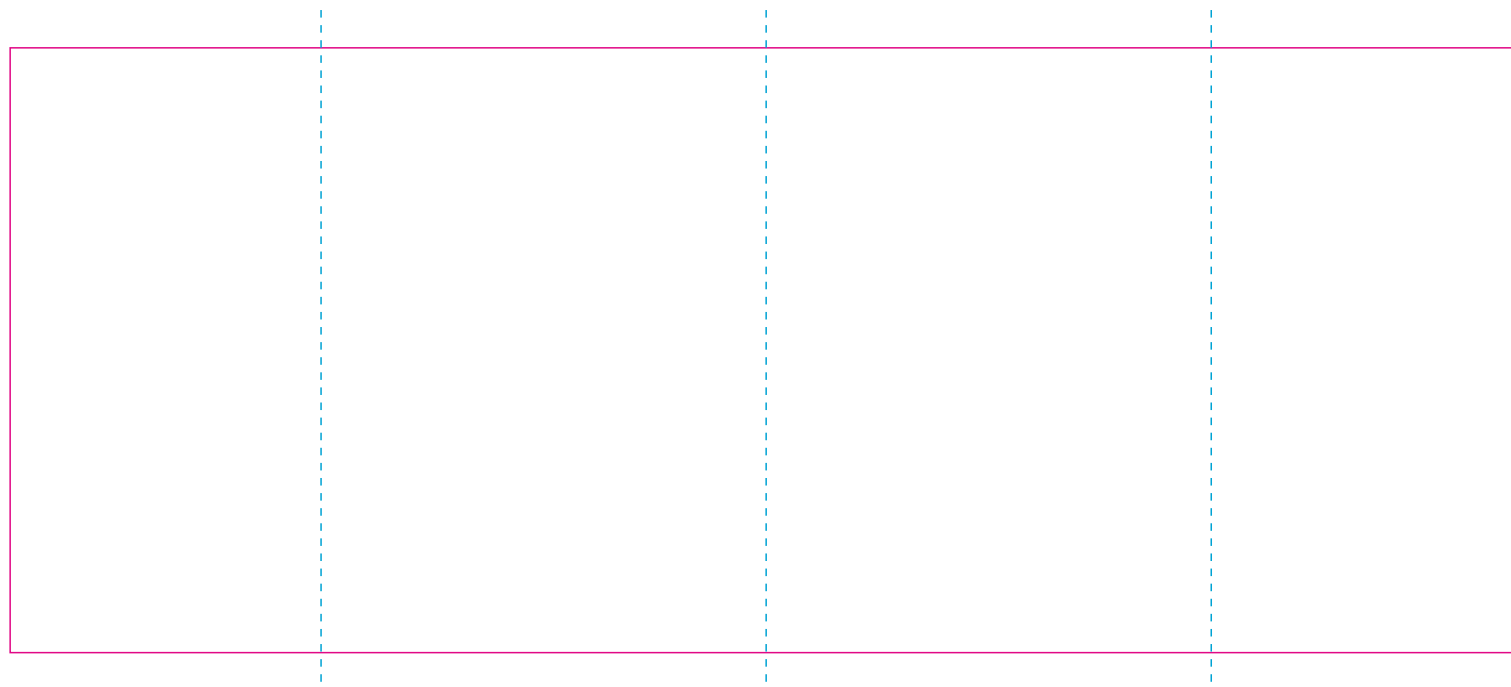

RUV

RS

— Edge of graphics

- - - centerlines

resolution: min. 300 DPI

colours: CMYK

formats: TIFF, PDF, EPS, AI, CDR

The pink outline the maximum size of graphic visible on the product.

The blue dash line indicates the center line of the left, right and middle side of object.