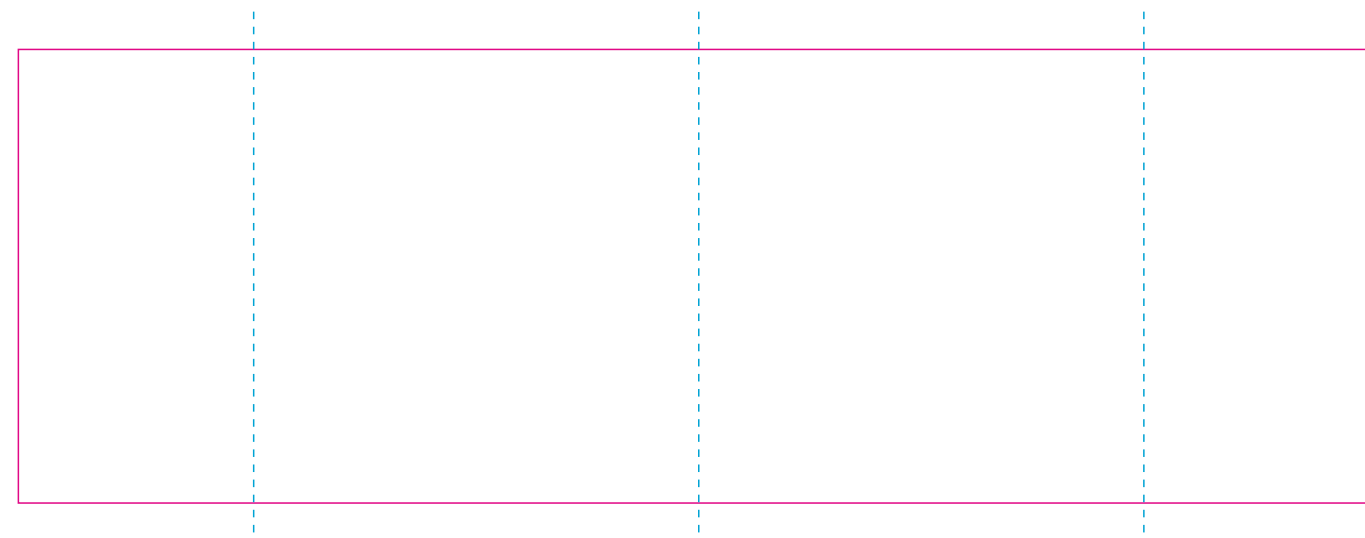

RUV

RS

— Edge of graphics

- - - centerlines

resolution: min. 300 DPI

colours: CMYK

formats: TIFF, PDF, EPS, AI, CDR

The pink outline the maximum size of graphic visible on the product.

The blue dash line indicates the center line of the left, right and middle side of object.