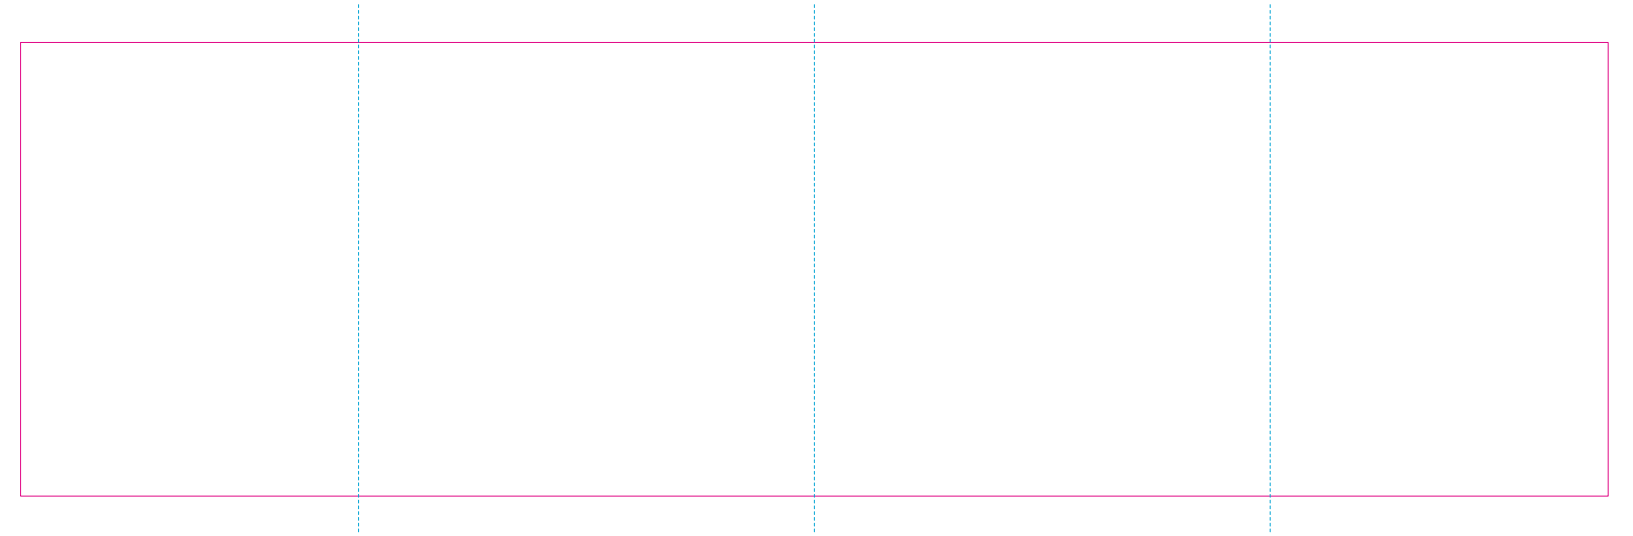

RUV

RS

— Edge of graphics

- - - centerlines

resolution: min. 300 DPI

colours: CMYK

formats: TIFF, PDF, EPS, AI, CDR

The pink outline the maximum size of graphic visible on the product.

The blue dash line indicates the center line of the left, right and middle side of object.