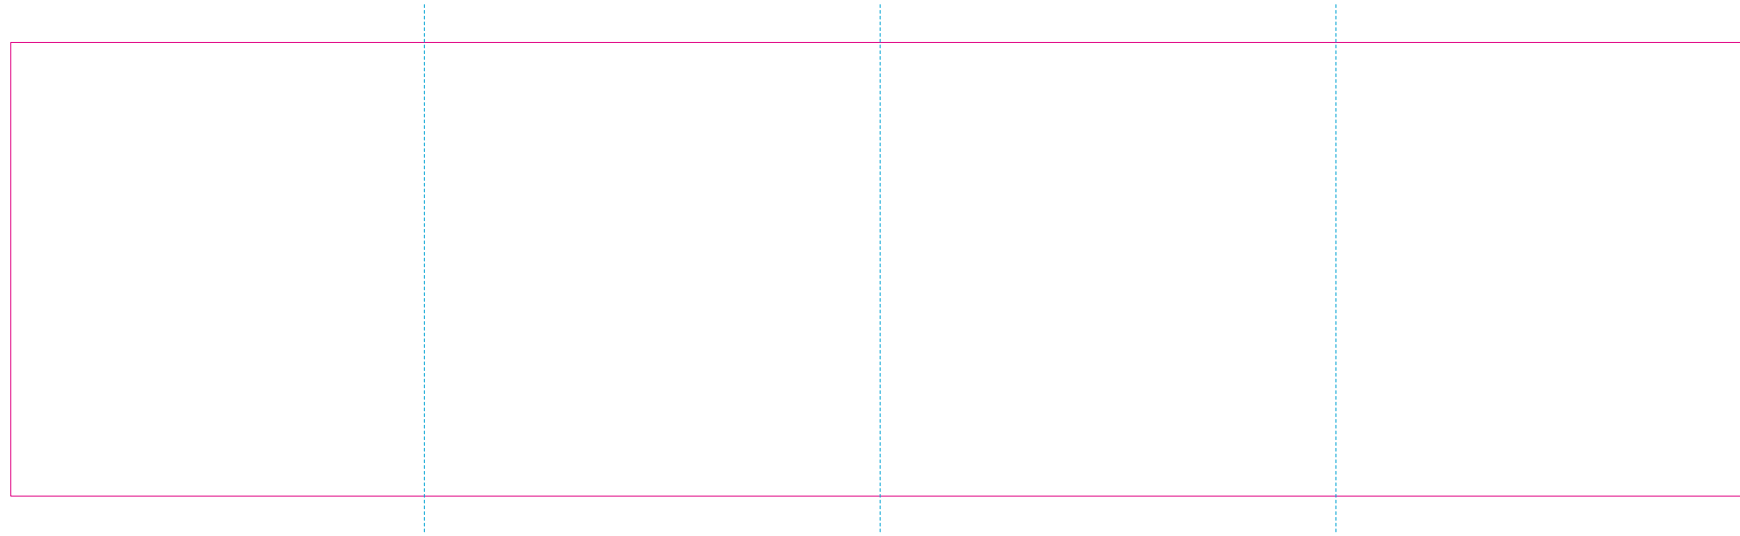

RUV

RS

— Edge of graphics

- - - centerlines

resolution: min. 300 DPI

colours: CMYK

formats: TIFF, PDF, EPS, AI, CDR

The pink outline the maximum size of graphic visible on the product.

The blue dash line indicates the center line of the left, right and middle side of object.