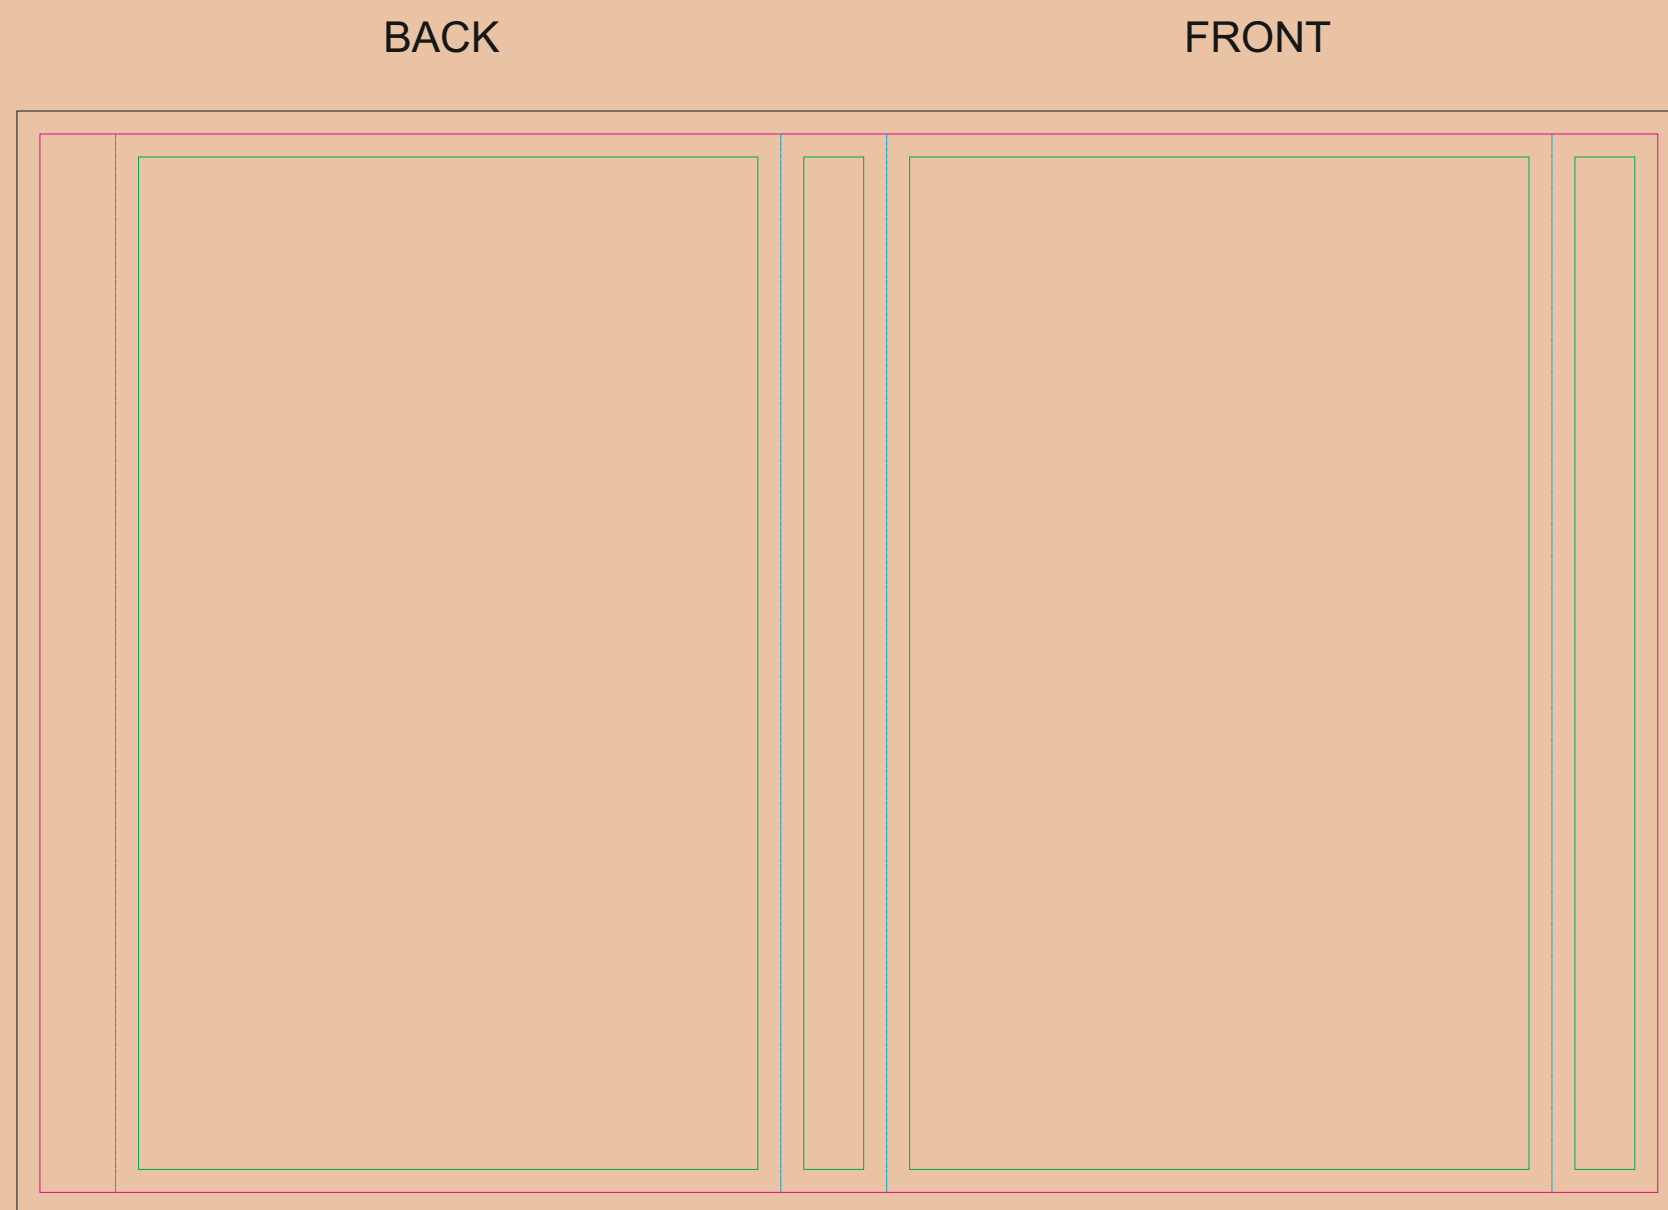

# CRAFT Paper Sleeve

- Margin
- Edge of product
- Bleed limit 3-3 mm (background must fill it)
- - - - - Fold line

resolution: min. 300 DPI  
colours: CMYK  
formats: TIFF, PDF, EPS, AI, CDR

The green line indicates the area all non-background object-texts, logos, etc.  
The pink outline the maximum size of graphic visible on the product.  
The black line indicates the size of the required graphics including bleed.  
The blue line indicates the folding.