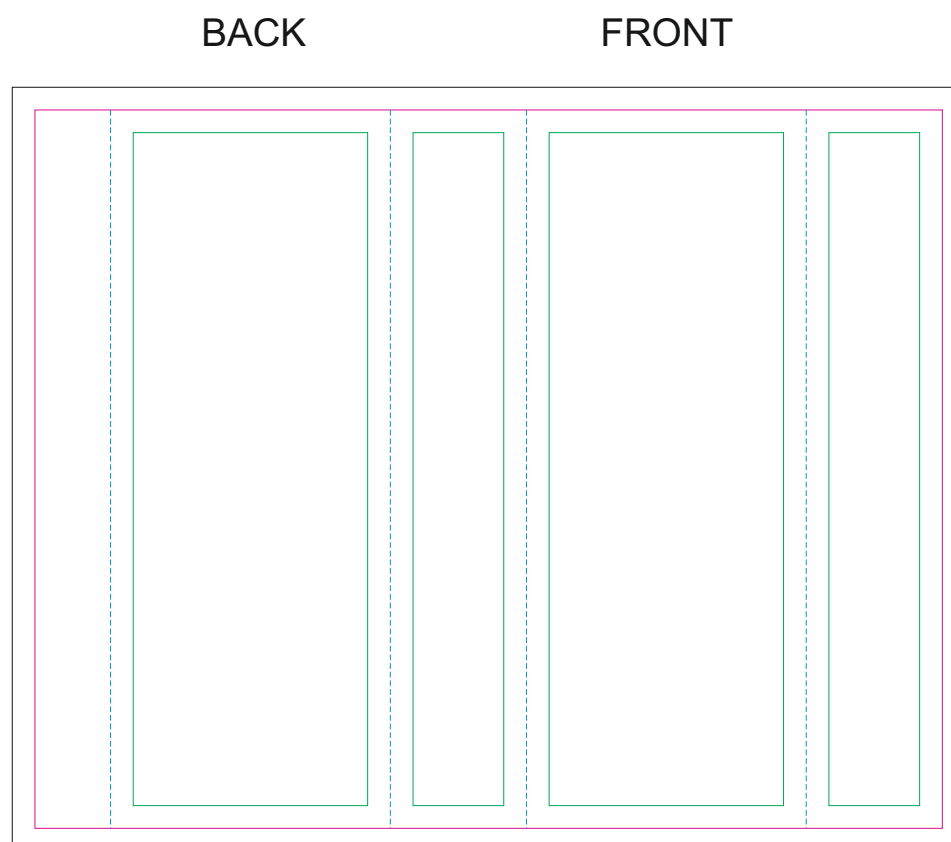

# Paper Sleeve

- Margin
- Edge of product
- Bleed limit 3-3 mm (background must fill it)
- - - - - Fold line

resolution: min. 300 DPI  
colours: CMYK  
formats: TIFF, PDF, EPS, AI, CDR

The green line indicates the area all non-background object-texts, logos, etc.  
The pink outline the maximum size of graphic visible on the product.  
The black line indicates the size of the required graphics including bleed.  
The blue line indicates the folding.