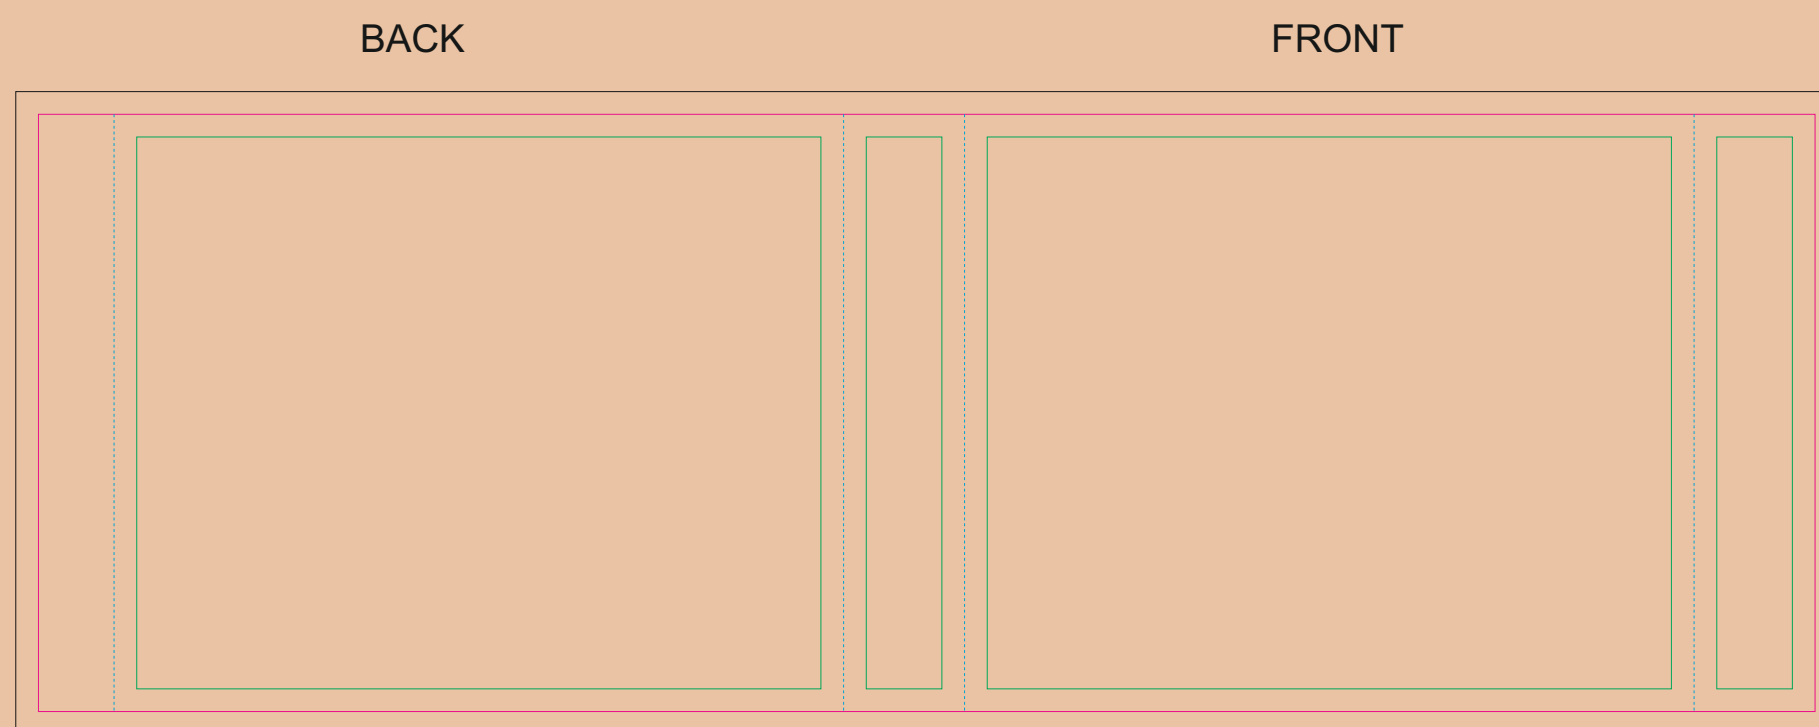

CRAFT Paper Sleeve

- Margin
- Edge of product
- Bleed limit 3-3 mm (background must fill it)
- - - - - Fold line

resolution: min. 300 DPI
colours: CMYK
formats: TIFF, PDF, EPS, AI, CDR

The green line indicates the area all non-background object-texts, logos, etc.
The pink outline the maximum size of graphic visible on the product.
The black line indicates the size of the required graphics including bleed.
The blue line indicates the folding.