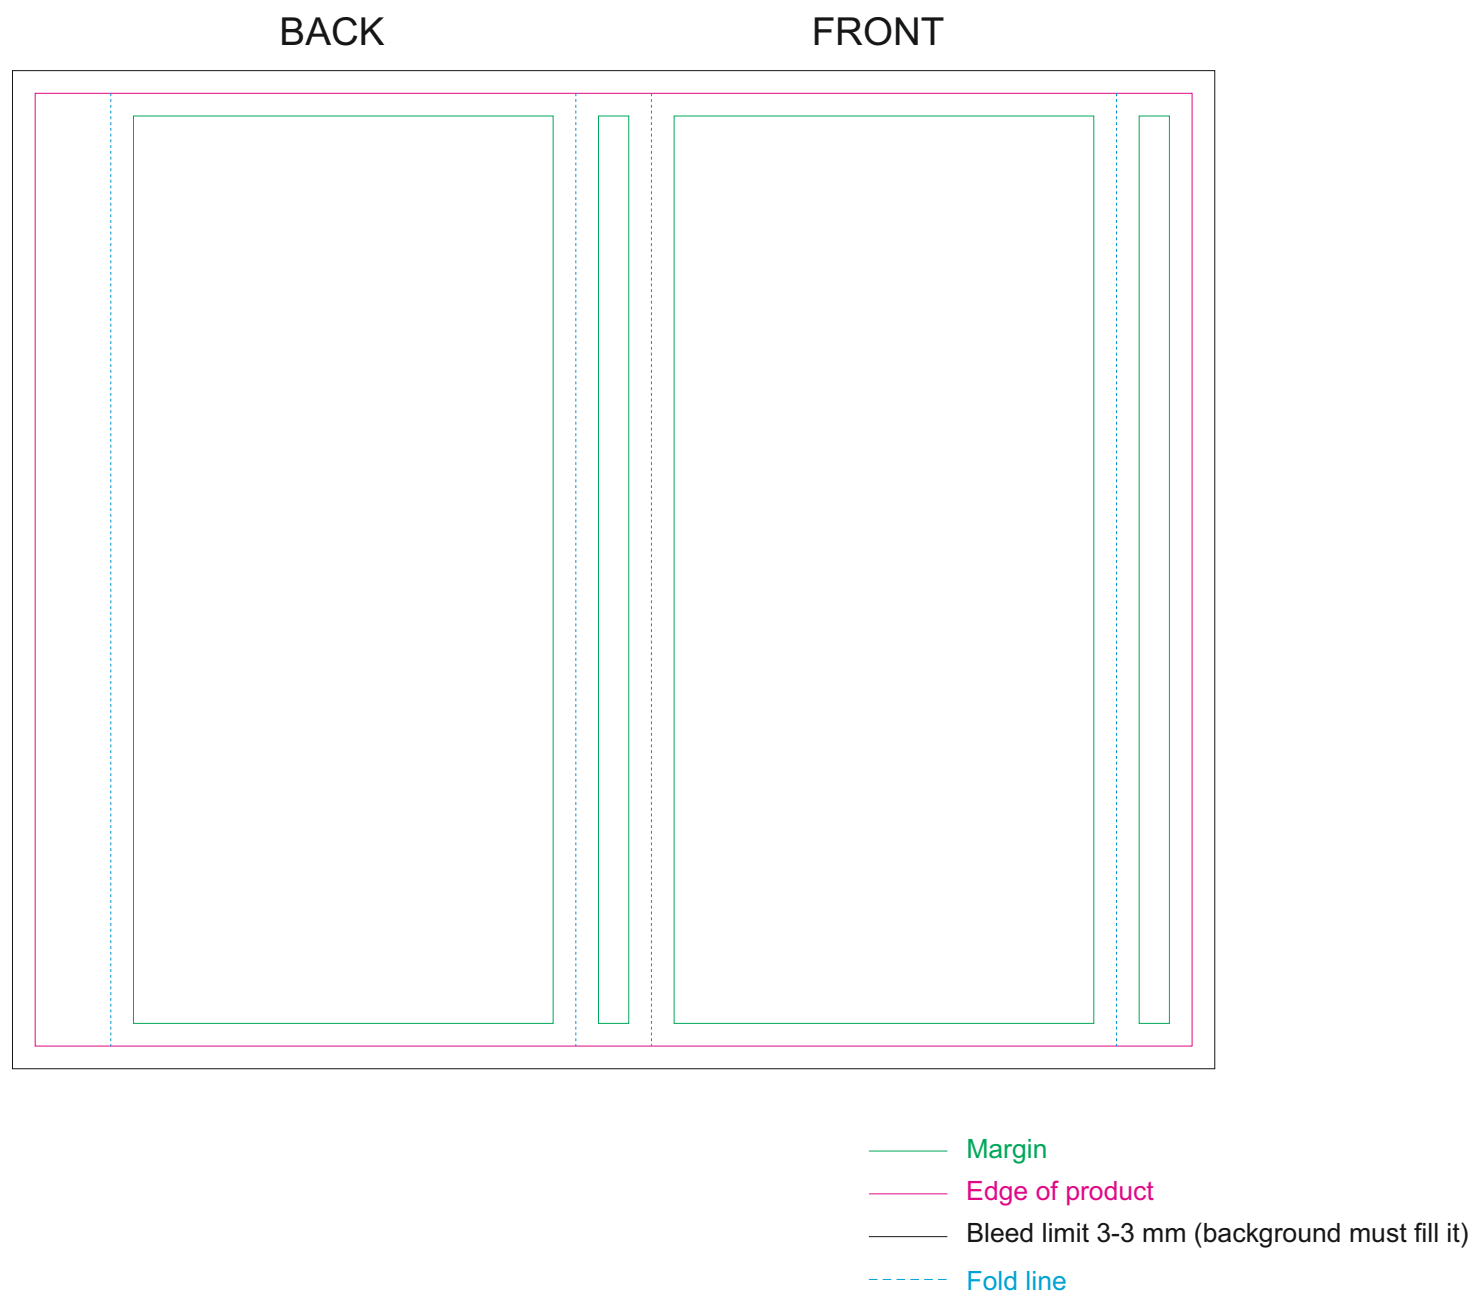

Paper Sleeve

resolution: min. 300 DPI
colours: CMYK
formats: TIFF, PDF, EPS, AI, CDR

The green line indicates the area all non-background object-texts, logos, etc.
The pink outline the maximum size of graphic visible on the product.
The black line indicates the size of the required graphics including bleed.
The blue line indicates the folding.