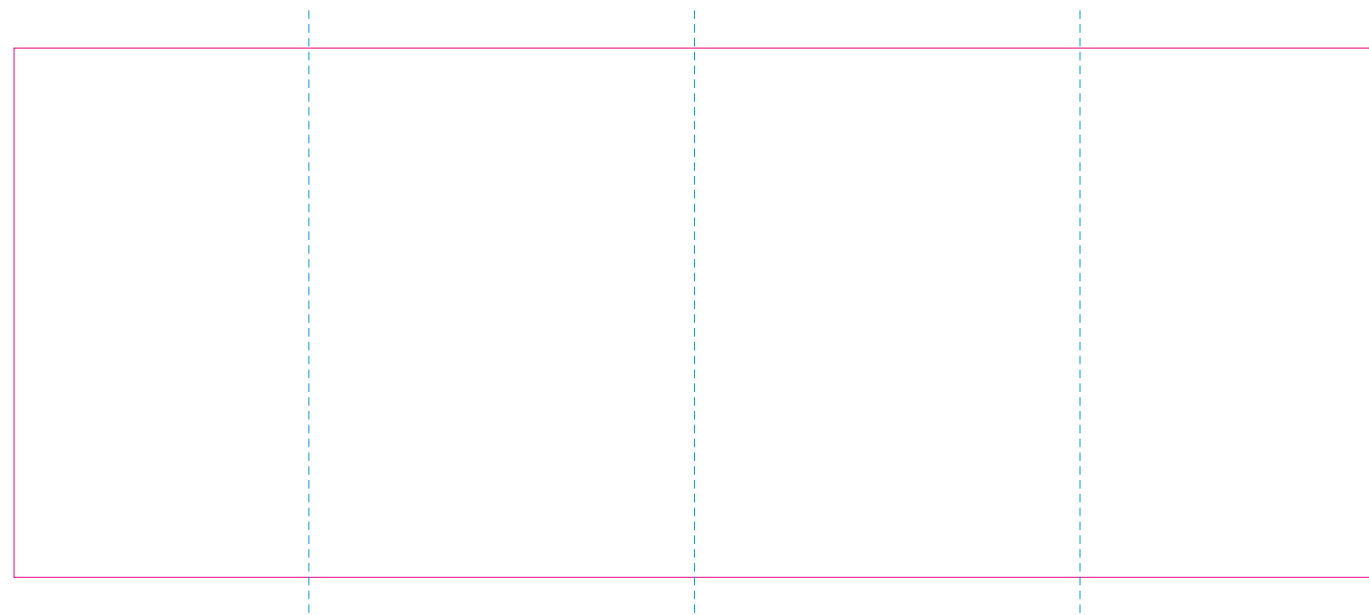

RS

ER 1

RUV, ER 2

— Edge of graphics

- - - centerlines

resolution: min. 300 DPI
colours: CMYK
formats: TIFF, PDF, EPS, AI, CDR

The pink outline the maximum size of graphic visible on the product.

The blue dash line indicates the center line of the left, right and middle side of object.