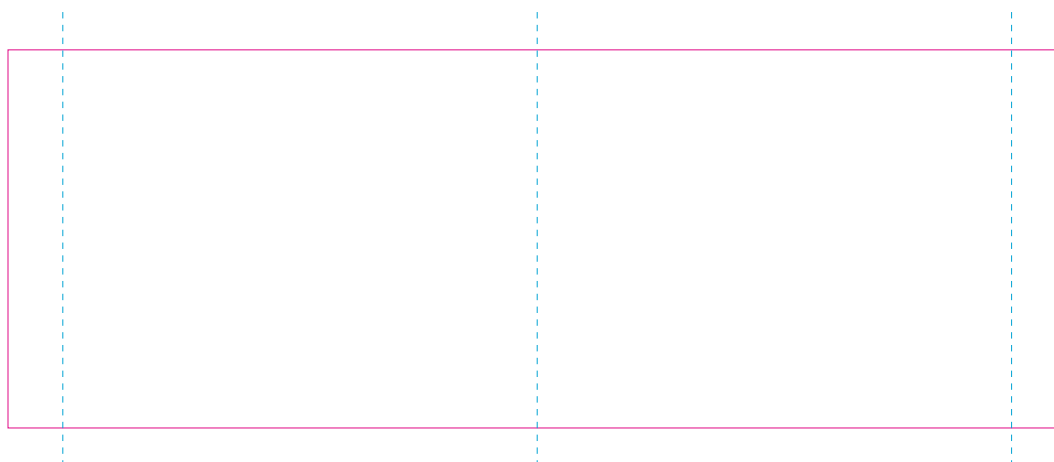

RS

— Edge of graphics

- - - centerlines

file format: vector

colours: in one color

formats: PDF, EPS, AI, CDR

The pink outline the maximum size of graphic visible on the product.

The blue dash line indicates the center line of the left, right and middle side of object.