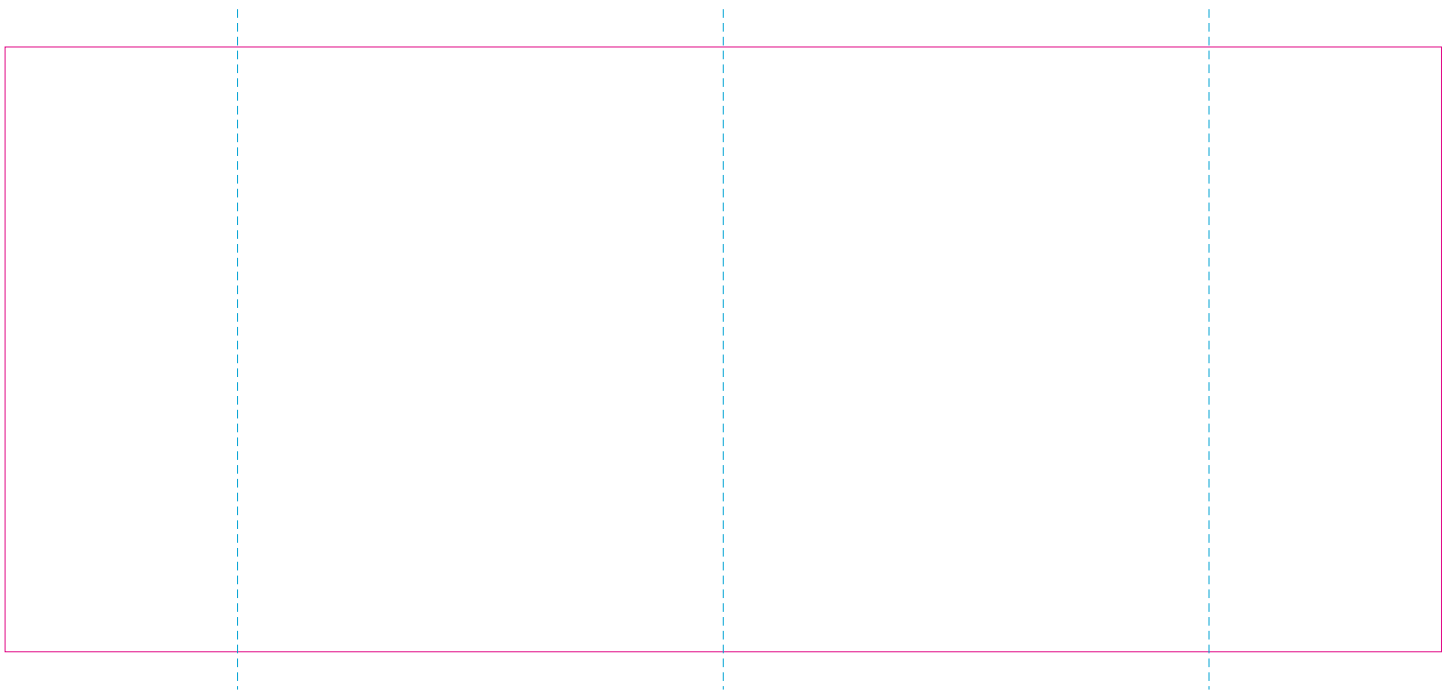

ER 1, RS

With rotary screen printing technology the product can only be printed on the opposite side of the handle, please do not position the design on the right or left handed side.

ER 2, C3

— Edge of graphics

- - - centerlines

resolution: min. 300 DPI

colours: CMYK

formats: TIFF, PDF, EPS, AI, CDR

The pink outline the maximum size of graphic visible on the product.

The blue dash line indicates the center line of the left, right and middle side of object.