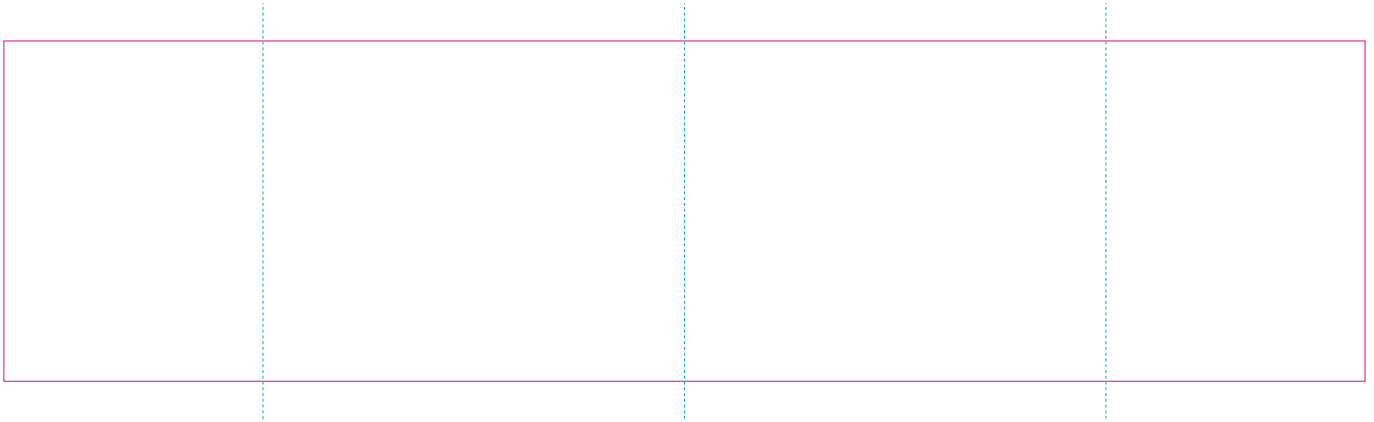

RS

— Edge of graphics

- - - centerlines

resolution: min. 300 DPI

colours: CMYK

formats: TIFF, PDF, EPS, AI, CDR

The pink outline the maximum size of graphic visible on the product.

The blue dash line indicates the center line of the left, right and middle side of object.