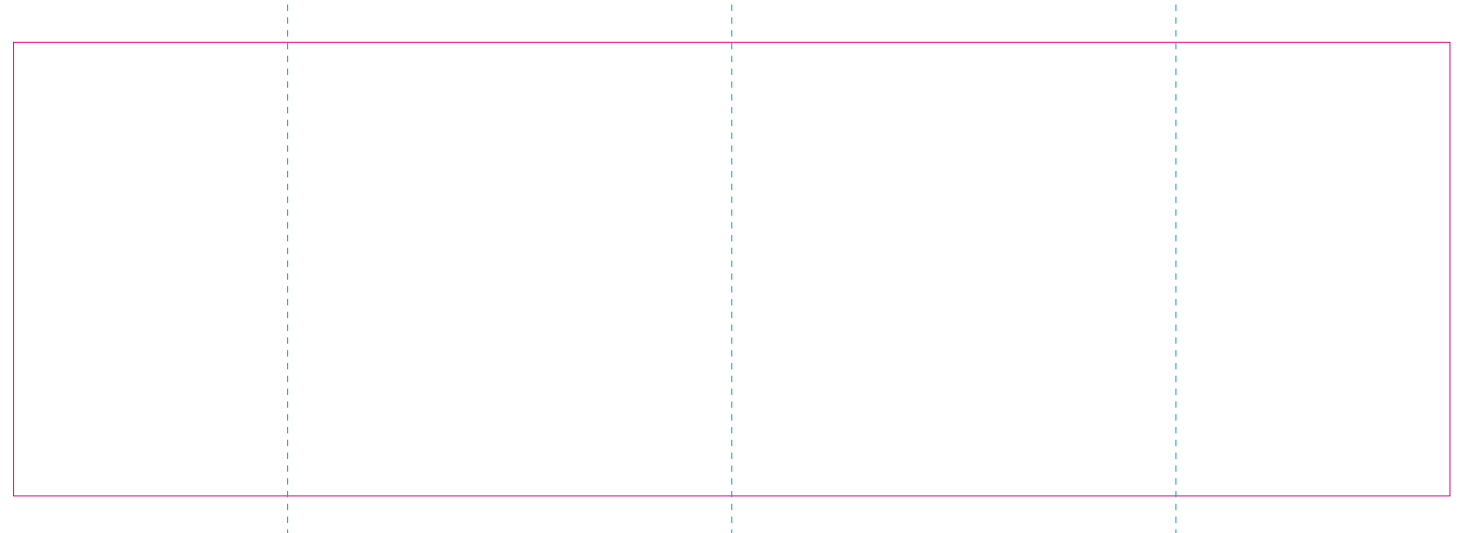

ER 1

ER 2

RS

With rotary screen printing technology the product can only be printed on the opposite side of the handle, please do not position the design on the right or left handed side.

———— Edge of graphics

----- centerlines

resolution: min. 300 DPI

colours: CMYK

formats: TIFF, PDF, EPS, AI, CDR

The pink outline the maximum size of graphic visible on the product.

The black outline indicates the edge of the product.

The blue dash line indicates the center line of the left, right and middle side of object.