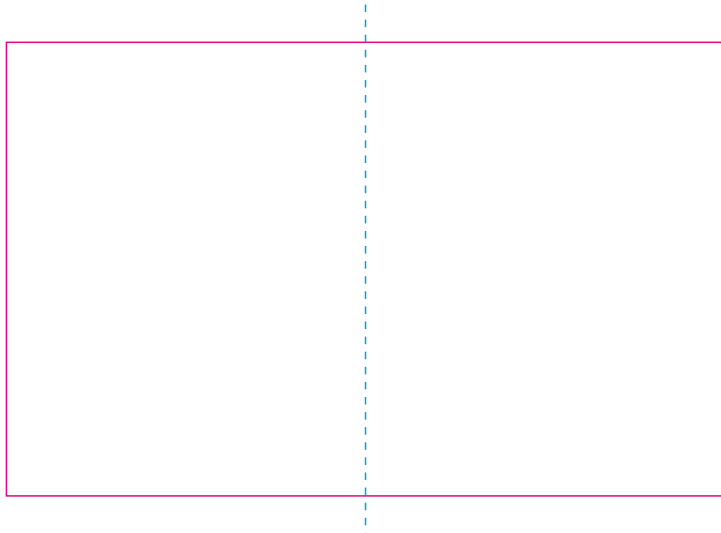

ER 1

ER 2

RS

With rotary screen printing technology the product can only be printed on the opposite side of the handle, please do not position the design on the right or left handed side.

———— Edge of graphics

----- centerlines

resolution: min. 300 DPI

colours: CMYK

formats: TIFF, PDF, EPS, AI, CDR

The pink outline the maximum size of graphic visible on the product.

The black outline indicates the edge of the product.

The blue dash line indicates the center line of the left, right and middle side of object.