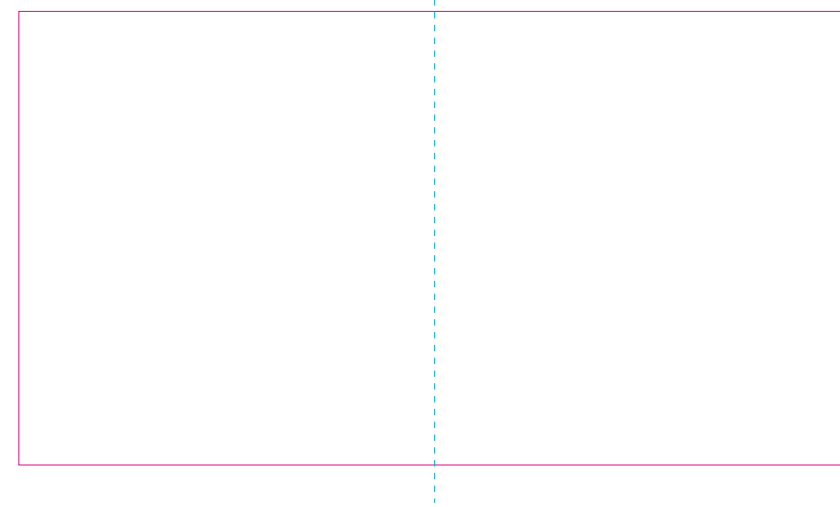

ER 1

ER 2

RS

With rotary screen printing technology the product can only be printed on the opposite side of the handle, please do not position the design on the right or left handed side.

———— Edge of graphics

----- centerlines

resolution: min. 300 DPI

colours: CMYK

formats: TIFF, PDF, EPS, AI, CDR

The pink outline the maximum size of graphic visible on the product.

The black outline indicates the edge of the product.

The blue dash line indicates the center line of the left, right and middle side of object.