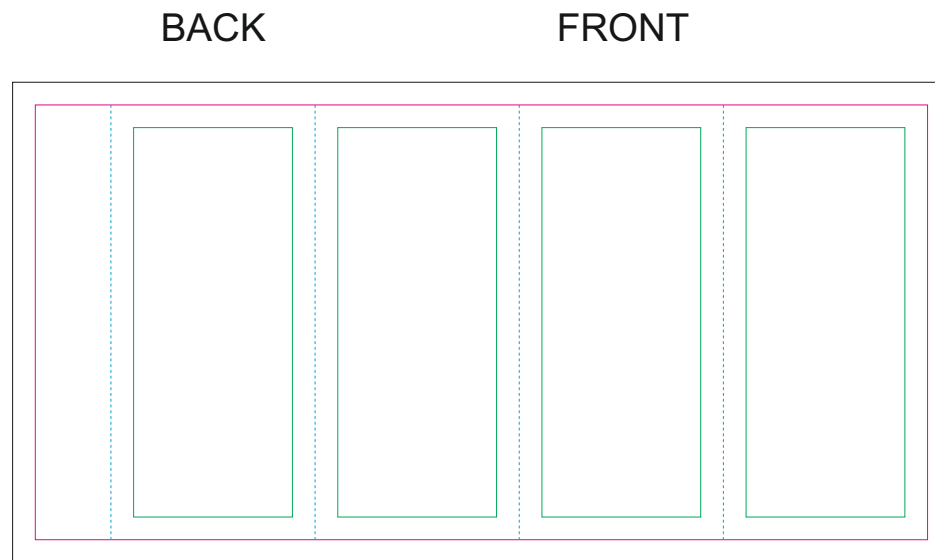

Paper Sleeve

- Margin
- Edge of product
- Bleed limit 3-3 mm (background must fill it)
- - - - - Fold line

resolution: min. 300 DPI
colours: CMYK
formats: TIFF, PDF, EPS, AI, CDR

The green line indicates the area all non-background object-texts, logos, etc.
The pink outline the maximum size of graphic visible on the product.
The black line indicates the size of the required graphics including bleed.
The blue line indicates the folding.